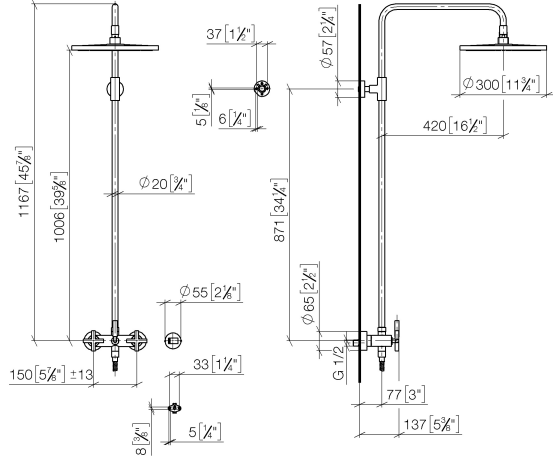

26 623 892

- shower with fixed riser projection 420mm
- overhead shower: rain flow
- rain shower Ø 300 mm
- rain shower with anti-scale system
- max. rainshower flow 6.8 l/min
- Function from: 6.5 l/min
- rotary diverter for fixed-riser shower/hand shower
- height of fittings up to rain shower (bottom edge) 1007mm
- height of fittings up to top edge of elbow 1167mm
- rosette for shower holder Ø 55mm
- rosette for wall mounting Ø 57mm
- rosette for shower mixer Ø 65mm
- gauge 150 mm - 13 mm
- 1500 mm metal shower hose
- 1/2" connection
- Pipe diameter 20 mm
- quick clearing

This article does not include a hand shower!

Intrinsic protection against back flow.

	Brushed Dark Platinum	26 623 892-99 0010
	Chrome	26 623 892-00 0010
	Brushed Platinum	26 623 892-06 0010
	Platinum	26 623 892-08 0010
	Dark Chrome	26 623 892-19 0010
	Brushed Durabronze (23kt Gold)	26 623 892-28 0010
	Matte Black	26 623 892-33 0010
	Brushed Champagne (22kt Gold)	26 623 892-46 0010
	Champagne (22kt Gold)	26 623 892-47 0010
	Brushed Chrome	26 623 892-93 0010

26 623 892

mm [inches]
1:10

26 623 892

Parts for other finishes can be found here: [Chrome](#)

Spare parts list

No.	Item Number	Name	Quantity used	Delivery time
1	04 12 05 091 10-99	shower	1	30
2	09 23 01 039 90	sieve	1	2
3	09 24 03 177 20-99	adaptor	1	30
4	04 28 22 101 20-99	spout	1	30
5	90 14 10 011 00 90	seal	1	2
6	90 17 11 037 00-99	holder	1	30
7	90 28 22 096 00-99	pipe	1	30
8	04 17 10 020 01-99	fitting	1	30
9	90 14 20 026 00 90	seal	1	2
10	28 050 892-99	TARA Wall bracket - Brushed Dark Platinum	1	30
11	28 304 970-99	Metal shower hose 1/2" x 3/8" x 1500 mm - Brushed Dark Platinum	1	30