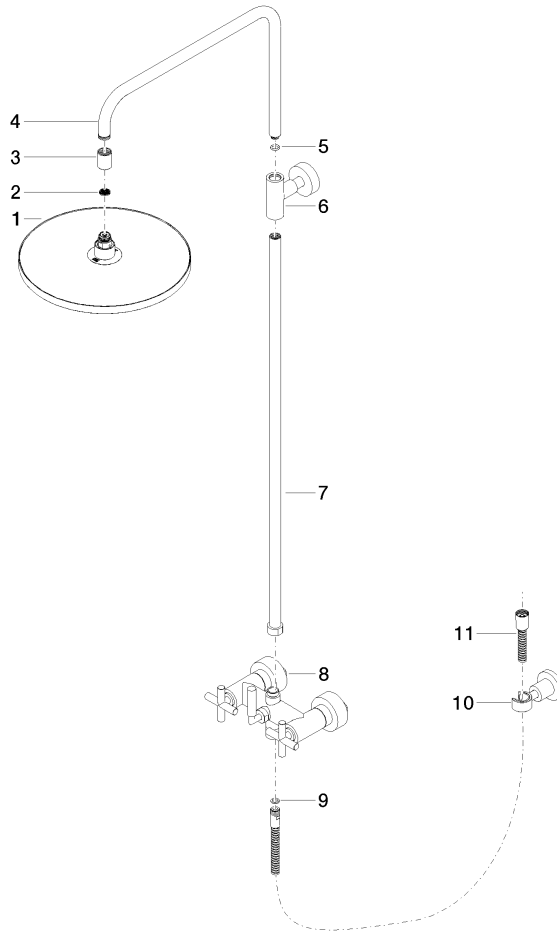

26 623 892

- shower with fixed riser projection 420mm
- overhead shower: rain flow
- rain shower Ø 300 mm
- rain shower with anti-scale system
- max. rainshower flow 6.8 l/min
- Function from: 6.5 l/min
- rotary diverter for fixed-riser shower/hand shower
- height of fittings up to rain shower (bottom edge) 1007mm
- height of fittings up to top edge of elbow 1167mm
- rosette for shower holder Ø 55mm
- rosette for wall mounting Ø 57mm
- rosette for shower mixer Ø 65mm
- gauge 150 mm - 13 mm
- 1500 mm metal shower hose
- 1/2" connection
- Pipe diameter 20 mm
- quick clearing

This article does not include a hand shower!

Intrinsic protection against back flow.

	Brushed Dark Platinum	26 623 892-99 0010
	Chrome	26 623 892-00 0010
	Brushed Platinum	26 623 892-06 0010
	Platinum	26 623 892-08 0010
	Dark Chrome	26 623 892-19 0010
	Brushed Durabronze (23kt Gold)	26 623 892-28 0010
	Matte Black	26 623 892-33 0010
	Brushed Champagne (22kt Gold)	26 623 892-46 0010
	Champagne (22kt Gold)	26 623 892-47 0010
	Brushed Chrome	26 623 892-93 0010

26 623 892

mm [inches]
1:10

26 623 892

Parts for other finishes can be found here: [Chrome](#)

Spare parts list

No.	Item Number	Name	Quantity used	Delivery time
1	04 12 05 091 10-99	shower	1	30
2	09 23 01 039 90	sieve	1	2
3	09 24 03 177 20-99	adaptor	1	30
4	04 28 22 101 20-99	spout	1	30
5	90 14 10 011 00 90	seal	1	2
6	90 17 11 037 00-99	holder	1	30
7	90 28 22 096 00-99	pipe	1	30
8	04 17 10 020 01-99	fitting	1	30
9	90 14 20 026 00 90	seal	1	2
10	28 050 892-99	TARA Wall bracket - Brushed Dark Platinum	1	30
11	28 304 970-99	Metal shower hose 1/2" x 3/8" x 1500 mm - Brushed Dark Platinum	1	30