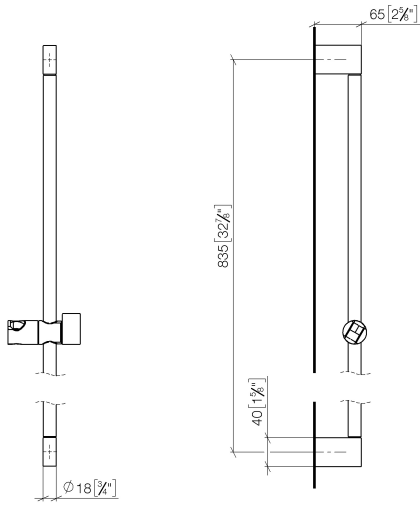

26 705 670

- 73mm projection
- gauge 835 mm

	Matte Black	26 705 670-33
	Chrome	26 705 670-00
	Brushed Platinum	26 705 670-06
	Dark Chrome	26 705 670-19
	Brushed Light Gold	26 705 670-27
	Brushed Chrome	26 705 670-93

26 705 670

mm [inches]

26 705 670

Product version up to 2/6/2020

**Product version from 2/6/2020**

Parts for other  
finishes can be found  
here: [Chrome](#)

## IMO Slide bar with slider - Matte Black

IMO

26 705 670

#### **Product version from 2/6/2020**

No.	Item Number	Name	Quantity used	Delivery time
	05 17 20 726 02 90	fixing set	9	2