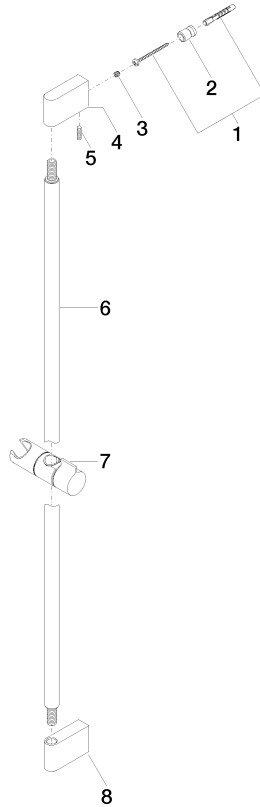

26 705 670

- 73mm projection
- gauge 835 mm

	Matte Black	26 705 670-33
	Chrome	26 705 670-00
	Brushed Platinum	26 705 670-06
	Dark Chrome	26 705 670-19
	Brushed Light Gold	26 705 670-27
	Brushed Chrome	26 705 670-93

26 705 670

mm [inches]

26 705 670

Product version up to 2/6/2020

**Product version from 2/6/2020**

Parts for other  
finishes can be found  
here: [Chrome](#)

## IMO Slide bar with slider - Matte Black

IMO

26 705 670

#### **Product version from 2/6/2020**

No.	Item Number	Name	Quantity used	Delivery time
	05 17 20 726 02 90	fixing set	9	2