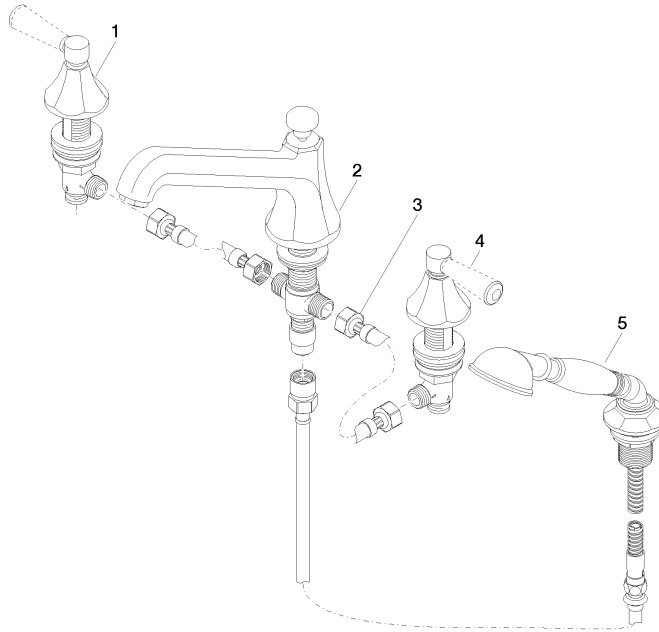

27 502 370

- 225mm projection
- complete hand shower set: normal flow
- spout: circular, air-enriched flow
- complete hand shower set with anti-scale system
- automatic bath/shower diverter
- height of mixer 185 mm
- height up to aerator 140 mm
- hole diameter valve 32 mm
- hole diameter spout 32 mm
- hole diameter for complete hand shower set 32 mm
- rosette for spout Ø 70mm
- rosette for complete hand shower set Ø 60mm
- rosette for deck valve Ø 60mm
- metal shower hose 1750mm with integrated anti-twist protection
- max. spout flow rate 23 l/min
- max. flow for complete hand shower set 6.8 l/min

27 502 370  
mm [inches]  
1:10

**Flow rate chart**

**Certificates**

LGA\_8028. Belgaqua\_21-380-27\_4.

27 502 370

Parts for other finishes can be found here: [Chrome](#)

**Spare parts list**

No.	Item Number	Name	Quantity used	Delivery time
1	20 000 370-09	side panel	1	60
2	13 502 380-09	spout	1	60
3	12 502 970 90	High pressure hose 1/2" x 1/2" x 400 mm -	2	2
4	20 000 371-09	side panel	1	60
5	27 703 370-09	shower set	1	60