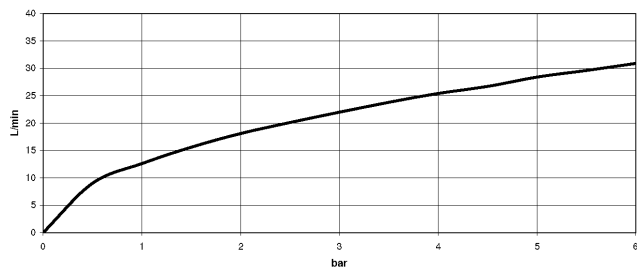

27 502 370

- 225mm projection
- complete hand shower set: normal flow
- spout: circular, air-enriched flow
- complete hand shower set with anti-scale system
- automatic bath/shower diverter
- height of mixer 185 mm
- height up to aerator 140 mm
- hole diameter valve 32 mm
- hole diameter spout 32 mm
- hole diameter for complete hand shower set 32 mm
- rosette for spout Ø 70mm
- rosette for complete hand shower set Ø 60mm
- rosette for deck valve Ø 60mm
- metal shower hose 1750mm with integrated anti-twist protection
- max. spout flow rate 23 l/min
- max. flow for complete hand shower set 6.8 l/min

27 502 370  
mm [inches]  
1:10

**Flow rate chart**

**Certificates**

LGA\_8028. Belgaqua\_21-380-27\_4.

27 502 370

Parts for other finishes can be found here: [Chrome](#)

**Spare parts list**

No.	Item Number	Name	Quantity used	Delivery time
1	20 000 370-09	side panel	1	60
2	13 502 380-09	spout	1	60
3	12 502 970 90	High pressure hose 1/2" x 1/2" x 400 mm -	2	2
4	20 000 371-09	side panel	1	60
5	27 703 370-09	shower set	1	60