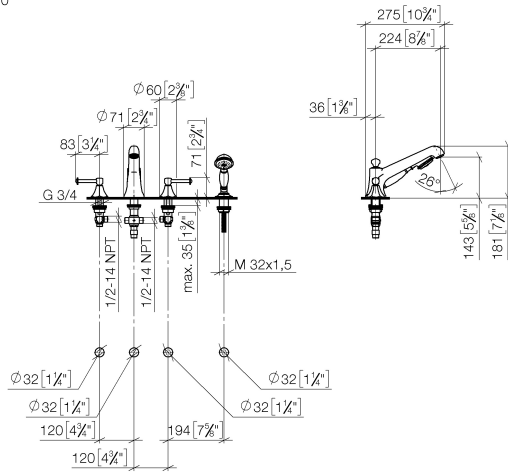

27 502 370

- 225mm projection
- complete hand shower set: normal flow
- spout: circular, air-enriched flow
- complete hand shower set with anti-scale system
- automatic bath/shower diverter
- height of mixer 185 mm
- height up to aerator 140 mm
- hole diameter valve 32 mm
- hole diameter spout 32 mm
- hole diameter for complete hand shower set 32 mm
- rosette for spout Ø 70mm
- rosette for complete hand shower set Ø 60mm
- rosette for deck valve Ø 60mm
- metal shower hose 1750mm with integrated anti-twist protection
- max. spout flow rate 23 l/min
- max. flow for complete hand shower set 6.8 l/min

Intrinsic protection against back flow.

Note: Local building codes may require the use of an anti-scald device. Please refer to remote pressure balance valve (35 910 970 90)

	Durabross (23kt Gold)	27 502 370-09
	Chrome	27 502 370-00
	Brushed Platinum	27 502 370-06
	Platinum	27 502 370-08
	Brushed Durabross (23kt Gold)	27 502 370-28
	Brushed Dark Platinum	27 502 370-99

27 502 370  
mm [inches]  
1:10

**Flow rate chart**

**Certificates**

LGA\_8028. Belgaqua\_21-380-27\_4.

27 502 370

Parts for other finishes can be found here: [Chrome](#)

**Spare parts list**

No.	Item Number	Name	Quantity used	Delivery time
1	20 000 370-09	side panel	1	60
2	13 502 380-09	spout	1	60
3	12 502 970 90	High pressure hose 1/2" x 1/2" x 400 mm -	2	2
4	20 000 371-09	side panel	1	60
5	27 703 370-09	shower set	1	60