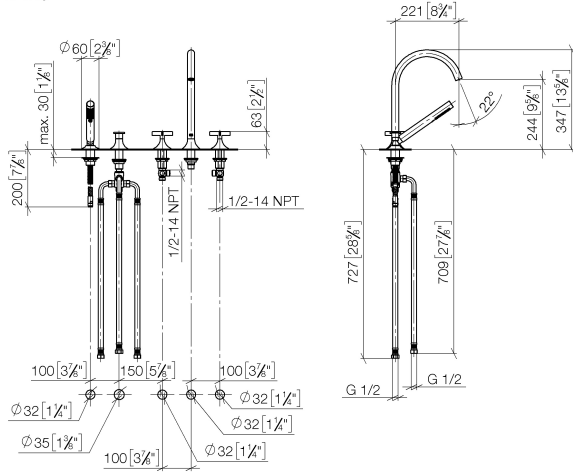

27 522 809

- spout: circular, air-enriched flow
- max. flow 21.5 l/min at 3 bar flow pressure
- Hand shower: COMPACT RAIN, max. flow rate 6.8 l/min (at 3 bar)
- complete hand shower set with anti-scale system
- 220mm projection
- automatic bath/shower diverter
- height of mixer 347 mm
- height up to aerator 244 mm
- hole diameter valve 32 mm
- hole diameter spout 32 mm
- hole diameter for complete hand shower set 32 mm
- rosette for complete hand shower set Ø 60mm
- rosette for spout Ø 60mm
- rosette for deck valve Ø 60mm
- metal shower hose 1750mm with integrated anti-twist protection
- WRAS 2310008

27 522 809

mm [inches]
M 1:10

Flow rate chart

Codes & Standards

ASME
A112.18.1/CSA
B125.1

California Energy
Commission
(CEC)

VAIA Five-hole bath mixer for deck mounting with diverter - Brushed Platinum

VAIA

27 522 809

Certificates

Belgaqua_22_278_2 WRAS_2310008. IAPMO_4976 (4). LGA_29298.
7_4.

27 522 809

Parts for other finishes can be found here: [Chrome](#)

Spare parts list

No.	Item Number	Name	Quantity used	Delivery time
1	27 702 809-06	VAIA Hand shower set for bath rim or tile edge installation - Brushed Platinum	1	10
2	29 140 809-06	VAIA Two-way diverter for bath rim or tile edge installation - Brushed Platinum	1	10
3	20 000 808-06	VAIA Deck valve clockwise closing hot - Brushed Platinum	1	10
4	13 612 809-06	VAIA Bath spout without diverter for deck mounting - Brushed Platinum	1	-
Spare part can no longer be ordered, please order the replacement item				
5	20 000 809-06	VAIA Deck valve clockwise closing cold - Brushed Platinum	1	10