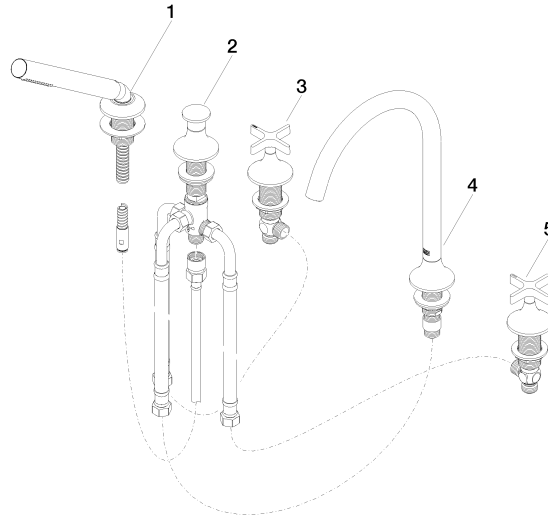

27 522 809

- spout: circular, air-enriched flow
- max. flow 21.5 l/min at 3 bar flow pressure
- Hand shower: COMPACT RAIN, max. flow rate 6.8 l/min (at 3 bar)
- complete hand shower set with anti-scale system
- 220mm projection
- automatic bath/shower diverter
- height of mixer 347 mm
- height up to aerator 244 mm
- hole diameter valve 32 mm
- hole diameter spout 32 mm
- hole diameter for complete hand shower set 32 mm
- rosette for complete hand shower set Ø 60mm
- rosette for spout Ø 60mm
- rosette for deck valve Ø 60mm
- metal shower hose 1750mm with integrated anti-twist protection
- WRAS 2310008

27 522 809

mm [inches]
M 1:10

Flow rate chart

Codes & Standards

ASME
A112.18.1/CSA
B125.1

California Energy
Commission
(CEC)

VAIA Five-hole bath mixer for deck mounting with diverter - Brushed Platinum

VAIA

27 522 809

Certificates

Belgaqua_22_278_2 WRAS_2310008. IAPMO_4976 (4). LGA_29298.
7_4.

27 522 809

Parts for other finishes can be found here: [Chrome](#)

Spare parts list

No.	Item Number	Name	Quantity used	Delivery time
1	27 702 809-06	VAIA Hand shower set for bath rim or tile edge installation - Brushed Platinum	1	10
2	29 140 809-06	VAIA Two-way diverter for bath rim or tile edge installation - Brushed Platinum	1	10
3	20 000 808-06	VAIA Deck valve clockwise closing hot - Brushed Platinum	1	10
4	13 612 809-06	VAIA Bath spout without diverter for deck mounting - Brushed Platinum	1	-
Spare part can no longer be ordered, please order the replacement item				
5	20 000 809-06	VAIA Deck valve clockwise closing cold - Brushed Platinum	1	10