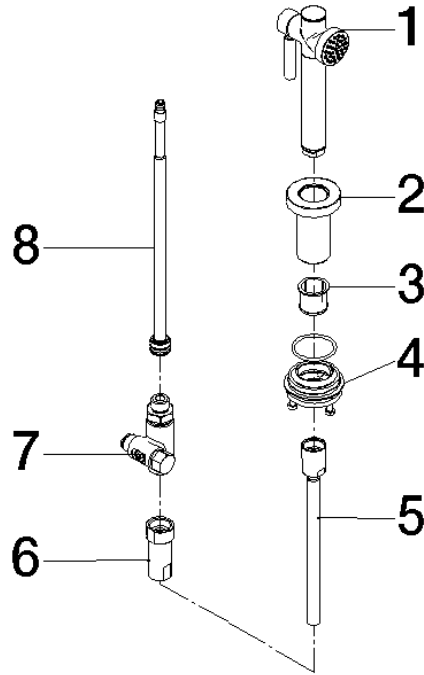

## Rinsing spray set - Chrome

27 713 970

- with round rosette
- spray flow
- automatic spout/shower diverter
- height of mixer 160 mm
- hole diameter rinsing spray 32mm
- fabric braided hose 1500 mm
- sprayface with anti-scaling system
- lead-free

## Rinsing spray set - Chrome

---

27 713 970

## Rinsing spray set - Chrome

27 713 970

Parts for other finishes can be found here: Brushed Platinum

### Spare parts list

No.	Item Number	Name	Quantity used	Delivery time
1	90 12 11 096 12-00	shower	1	-
Spare part can no longer be ordered, please order the replacement item				
2	09 30 01 085-00	rosette	1	10
3	90 18 40 085 00 90	sleeve	1	2
4	04 23 10 047 00 92	fixing set	1	60
5	90 30 02 062 00-00	hose	1	2
6	90 24 03 241 00 90	nipple	1	2
7	90 17 09 046 12 90	diverter	1	2
8	90 28 20 068 00 90	connection	1	2