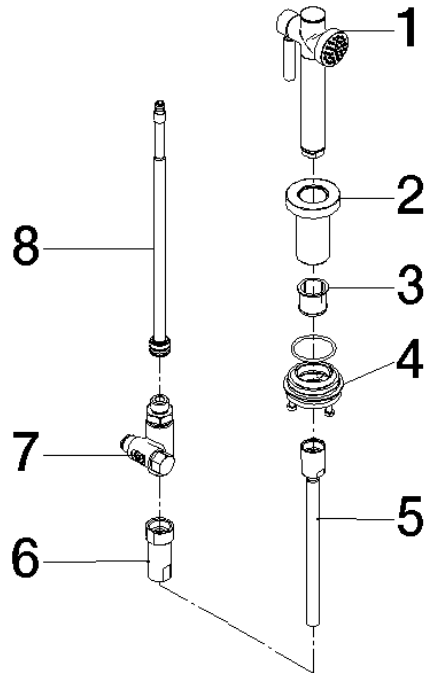

Rinsing spray set - Brushed Platinum

27 713 970

- with round rosette
- spray flow
- automatic spout/shower diverter
- height of mixer 160 mm
- hole diameter rinsing spray 32mm
- fabric braided hose 1500 mm
- sprayface with anti-scaling system
- lead-free

Button has to be pressed while using.

	Brushed Platinum	27 713 970-06 0010
	Chrome	27 713 970-00 0010
	Platinum	27 713 970-08 0010
	Durabronze (23kt Gold)	27 713 970-09 0010
	Dark Chrome	27 713 970-19 0010
	Brushed Durabronze (23kt Gold)	27 713 970-28 0010
	Matte Black	27 713 970-33 0010
	Brushed Bronze	27 713 970-42 0010
	Brushed Champagne (22kt Gold)	27 713 970-46 0010
	Champagne (22kt Gold)	27 713 970-47 0010
	Brushed Chrome	27 713 970-93 0010
	Brushed Dark Platinum	27 713 970-99 0010

Rinsing spray set - Brushed Platinum

27 713 970

Rinsing spray set - Brushed Platinum

27 713 970

Product version from 3/1/2023

Parts for other
finishes can be found
here: [Chrome](#)

Rinsing spray set - Brushed Platinum

27 713 970

Spare parts list

Product version from 3/1/2023

No.	Item Number	Name	Quantity used	Delivery time
	90 12 11 096 12-00	shower	8	10