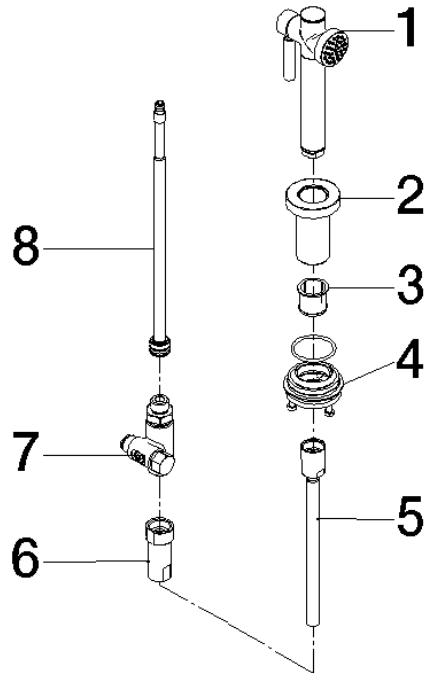

Rinsing spray set - Platinum

27 713 970

Product version from 3/1/2023

Parts for other
finishes can be found
here: [Chrome](#)