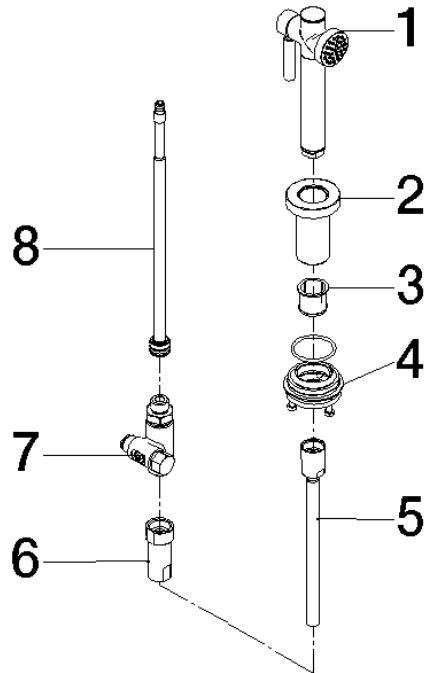

Rinsing spray set - Durabronz (23kt Gold)

27 713 970

- with round rosette
- spray flow
- automatic spout/shower diverter
- height of mixer 160 mm
- hole diameter rinsing spray 32mm
- fabric braided hose 1500 mm
- sprayface with anti-scaling system
- lead-free

Button has to be pressed while using.

	Durabronz (23kt Gold)	27 713 970-09 0010
	Chrome	27 713 970-00 0010
	Brushed Platinum	27 713 970-06 0010
	Platinum	27 713 970-08 0010
	Dark Chrome	27 713 970-19 0010
	Brushed Durabronz (23kt Gold)	27 713 970-28 0010
	Matte Black	27 713 970-33 0010
	Brushed Bronze	27 713 970-42 0010
	Brushed Champagne (22kt Gold)	27 713 970-46 0010
	Champagne (22kt Gold)	27 713 970-47 0010
	Brushed Chrome	27 713 970-93 0010
	Brushed Dark Platinum	27 713 970-99 0010

Rinsing spray set - Durabronz (23kt Gold)

27 713 970

Rinsing spray set - Durabronz (23kt Gold)

27 713 970

Product version from 3/1/2023

Parts for other finishes can be found here: [Chrome](#)

Rinsing spray set - Durabrass (23kt Gold)

27 713 970

Spare parts list

Product version from 3/1/2023

No.	Item Number	Name	Quantity used	Delivery time
	90 12 11 096 12-00	shower	8	10