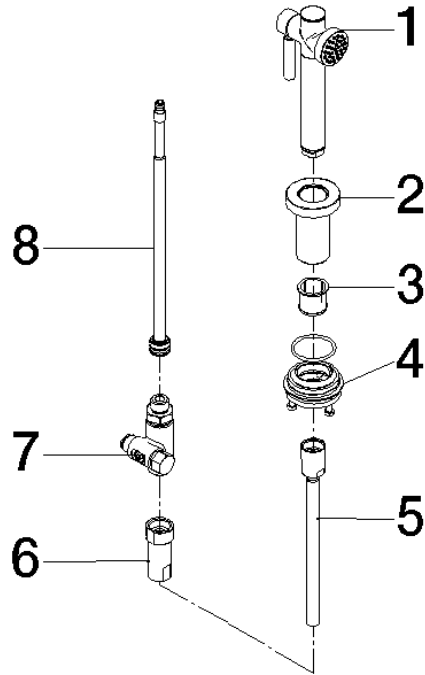

Rinsing spray set - Dark Chrome

27 713 970

- with round rosette
- spray flow
- automatic spout/shower diverter
- height of mixer 160 mm
- hole diameter rinsing spray 32mm
- fabric braided hose 1500 mm
- sprayface with anti-scaling system
- lead-free

Can only be combined with 32815682, 33826861, 32815861, 33836888, 32816888, 20816892, 33836875, 32815875.

Intrinsic protection against back flow.

Residual water may emerge from the spray after closing.

Operating unit can be positioned freely.

Button has to be pressed while using.

	Dark Chrome	27 713 970-19 0010
	Chrome	27 713 970-00 0010
	Brushed Platinum	27 713 970-06 0010
	Platinum	27 713 970-08 0010
	Durabronze (23kt Gold)	27 713 970-09 0010
	Brushed Durabronze (23kt Gold)	27 713 970-28 0010
	Matte Black	27 713 970-33 0010
	Brushed Bronze	27 713 970-42 0010
	Brushed Champagne (22kt Gold)	27 713 970-46 0010
	Champagne (22kt Gold)	27 713 970-47 0010
	Brushed Chrome	27 713 970-93 0010
	Brushed Dark Platinum	27 713 970-99 0010

Rinsing spray set - Dark Chrome

27 713 970

Rinsing spray set - Dark Chrome

27 713 970

Parts for other finishes can be found here: [Chrome](#)

Rinsing spray set - Dark Chrome

27 713 970

Spare parts list