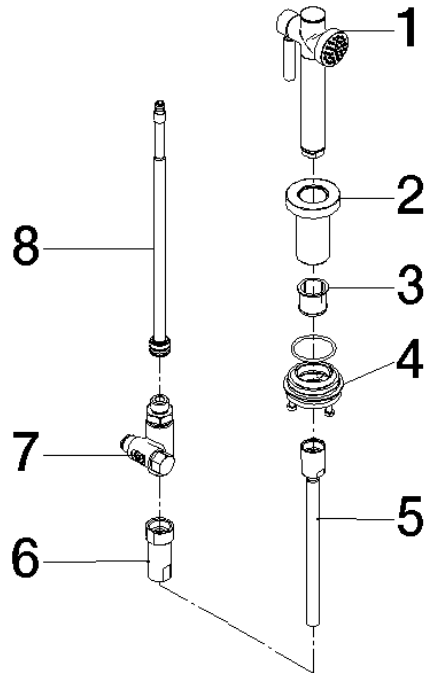

Rinsing spray set - Brushed Durabronze (23kt Gold)

27 713 970

- with round rosette
- spray flow
- automatic spout/shower diverter
- height of mixer 160 mm
- hole diameter rinsing spray 32mm
- fabric braided hose 1500 mm
- sprayface with anti-scaling system
- lead-free

Button has to be pressed while using.

	Brushed Durabronze (23kt Gold)	27 713 970-28 0010
	Chrome	27 713 970-00 0010
	Brushed Platinum	27 713 970-06 0010
	Platinum	27 713 970-08 0010
	Durabronze (23kt Gold)	27 713 970-09 0010
	Dark Chrome	27 713 970-19 0010
	Matte Black	27 713 970-33 0010
	Brushed Bronze	27 713 970-42 0010
	Brushed Champagne (22kt Gold)	27 713 970-46 0010
	Champagne (22kt Gold)	27 713 970-47 0010
	Brushed Chrome	27 713 970-93 0010
	Brushed Dark Platinum	27 713 970-99 0010

Rinsing spray set - Brushed Durabronz (23kt Gold)

27 713 970

Rinsing spray set - Brushed Durabronz (23kt Gold)

27 713 970

Product version from 3/1/2023

Parts for other finishes can be found here: [Chrome](#)

Rinsing spray set - Brushed Durabrass (23kt Gold)

27 713 970

Spare parts list

Product version from 3/1/2023

No.	Item Number	Name	Quantity used	Delivery time
	90 12 11 096 12-00	shower	8	10