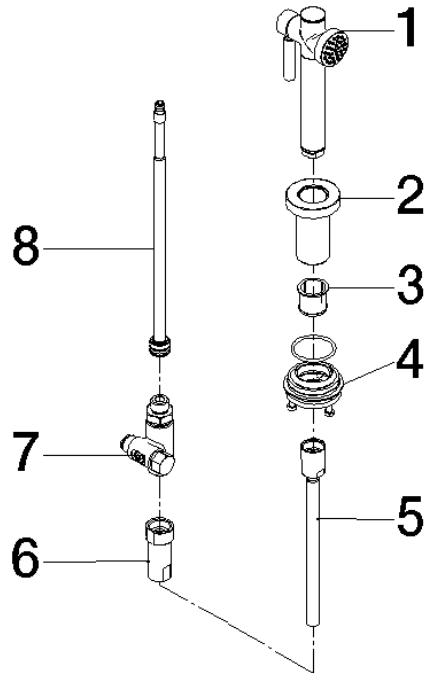

Rinsing spray set - Matte Black

27 713 970

- with round rosette
- spray flow
- automatic spout/shower diverter
- height of mixer 160 mm
- hole diameter rinsing spray 32mm
- fabric braided hose 1500 mm
- sprayface with anti-scaling system
- lead-free

Button has to be pressed while using.

	Matte Black	27 713 970-33 0010
	Chrome	27 713 970-00 0010
	Brushed Platinum	27 713 970-06 0010
	Platinum	27 713 970-08 0010
	Durabronze (23kt Gold)	27 713 970-09 0010
	Dark Chrome	27 713 970-19 0010
	Brushed Durabronze (23kt Gold)	27 713 970-28 0010
	Brushed Bronze	27 713 970-42 0010
	Brushed Champagne (22kt Gold)	27 713 970-46 0010
	Champagne (22kt Gold)	27 713 970-47 0010
	Brushed Chrome	27 713 970-93 0010
	Brushed Dark Platinum	27 713 970-99 0010

Rinsing spray set - Matte Black

27 713 970

Rinsing spray set - Matte Black

27 713 970

Product version from 3/1/2023

Parts for other finishes can be found here: [Chrome](#)

Rinsing spray set - Matte Black

27 713 970

Spare parts list

Product version from 3/1/2023

No.	Item Number	Name	Quantity used	Delivery time
	90 12 11 096 12-00	shower	8	10