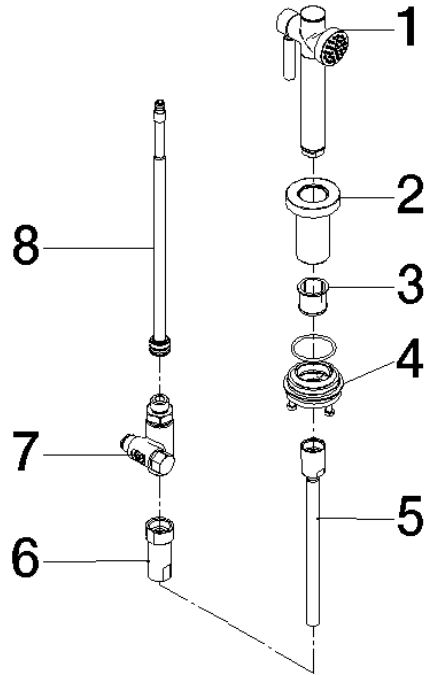

Rinsing spray set - Brushed Bronze

27 713 970

Parts for other finishes can be found here: [Chrome](#)