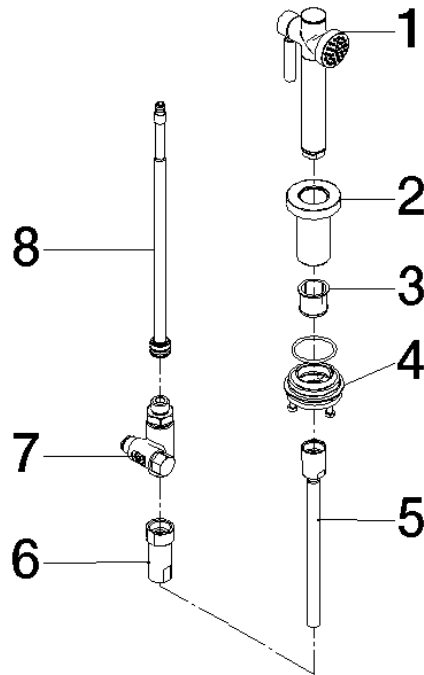

Rinsing spray set - Brushed Chrome

27 713 970 Product version from 3/1/2023

- with round rosette
- spray flow
- automatic spout/shower diverter
- height of mixer 160 mm
- hole diameter rinsing spray 32mm
- fabric braided hose 1500 mm
- sprayface with anti-scaling system
- lead-free

Button has to be pressed while using.

	Brushed Chrome	27 713 970-93 0010
	Chrome	27 713 970-00 0010
	Brushed Platinum	27 713 970-06 0010
	Platinum	27 713 970-08 0010
	Durabronze (23kt Gold)	27 713 970-09 0010
	Dark Chrome	27 713 970-19 0010
	Brushed Durabronze (23kt Gold)	27 713 970-28 0010
	Matte Black	27 713 970-33 0010
	Brushed Bronze	27 713 970-42 0010
	Brushed Champagne (22kt Gold)	27 713 970-46 0010
	Champagne (22kt Gold)	27 713 970-47 0010
	Brushed Dark Platinum	27 713 970-99 0010

Rinsing spray set - Brushed Chrome

27 713 970 Product version from 3/1/2023

Rinsing spray set - Brushed Chrome

27 713 970 Product version from 3/1/2023

Parts for other finishes can be found here: [Chrome](#)

Spare parts list

No.	Item Number	Name	Quantity used	Delivery time
1	90 12 11 096 12-93	shower	1	20
2	09 30 01 085-93	rosette	1	20
3	90 18 40 085 00 90	sleeve	1	2
4	04 23 10 047 00 92	fixing set	1	60
5	90 30 02 062 00-93	hose	1	20
6	90 24 03 241 00 90	nipple	1	2
7	90 17 09 046 12 90	diverter	1	2
8	90 28 20 068 00 90	connection	1	2