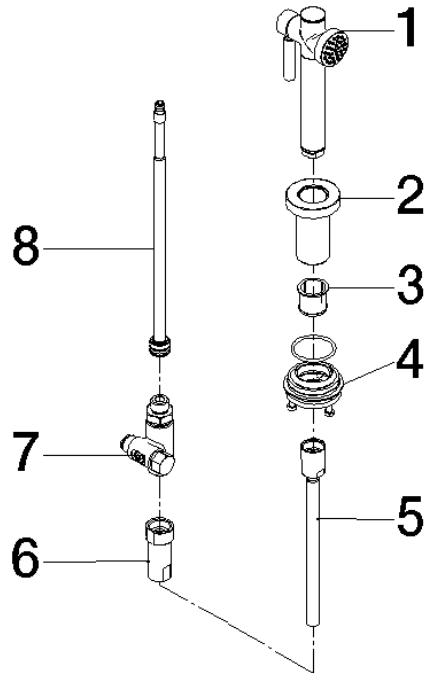

Rinsing spray set - Brushed Dark Platinum

27 713 970

- with round rosette
- spray flow
- automatic spout/shower diverter
- height of mixer 160 mm
- hole diameter rinsing spray 32mm
- fabric braided hose 1500 mm
- sprayface with anti-scaling system
- lead-free

Button has to be pressed while using.

	Brushed Dark Platinum	27 713 970-99 0010
	Chrome	27 713 970-00 0010
	Brushed Platinum	27 713 970-06 0010
	Platinum	27 713 970-08 0010
	Durabronze (23kt Gold)	27 713 970-09 0010
	Dark Chrome	27 713 970-19 0010
	Brushed Durabronze (23kt Gold)	27 713 970-28 0010
	Matte Black	27 713 970-33 0010
	Brushed Bronze	27 713 970-42 0010
	Brushed Champagne (22kt Gold)	27 713 970-46 0010
	Champagne (22kt Gold)	27 713 970-47 0010
	Brushed Chrome	27 713 970-93 0010

Rinsing spray set - Brushed Dark Platinum

27 713 970

Rinsing spray set - Brushed Dark Platinum

27 713 970

Product version from 3/1/2023

Parts for other
finishes can be found
here: [Chrome](#)

Rinsing spray set - Brushed Dark Platinum

27 713 970

Spare parts list

Product version from 3/1/2023

No.	Item Number	Name	Quantity used	Delivery time
	90 12 11 096 12-00	shower	8	10