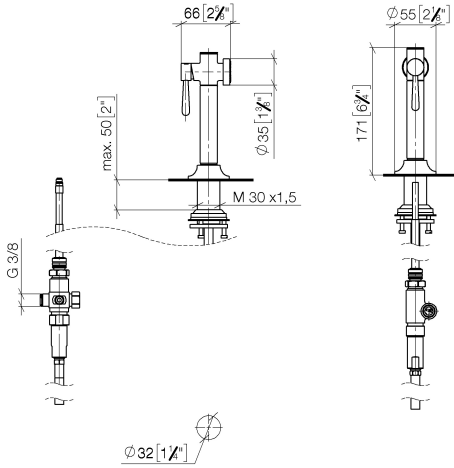

27 718 809 Product version from 7/1/2023

- with round rosette
- spray flow
- automatic spout/shower diverter
- height of mixer 171 mm
- hole diameter rinsing spray 32mm
- fabric braided hose 1500 mm
- sprayface with anti-scaling system
- lead-free
- This product can help a building meet the requirements of Green Building Rating Systems, e.g. LEED®, BREEAM®, DGNB

Can only be combined with 33810809, 33826809, 19815809, 19825809.

Intrinsic protection against back flow.

Residual water may emerge from the spray after closing.

Operating unit can be positioned freely.

Button has to be pressed while using.

27 718 809 Product version from 7/1/2023

mm [inches]

Flow rate chart

Codes & Standards

DIN 4109

ISO 3822

Ü-Zeichen

VAIA Rinsing spray set - Brushed Bronze

VAIA

27 718 809 Product version from 7/1/2023

Certificates

LGA_38

27 718 809 Product version from 7/1/2023

Parts for other finishes can be found here: [Chrome](#)

Spare parts list

No.	Item Number	Name	Quantity used	Delivery time
1	90 12 11 096 12-42	shower	1	30
2	90 18 40 085 00 90	sleeve	1	2
3	90 30 01 142 00-42	shaft	1	30
4	04 23 10 047 00 92	fixing set	1	60
5	90 30 02 062 00-42	hose	1	30
6	90 24 03 241 00 90	nipple	1	2
7	90 17 09 046 12 90	diverter	1	2
8	90 28 20 068 00 90	connection	1	2