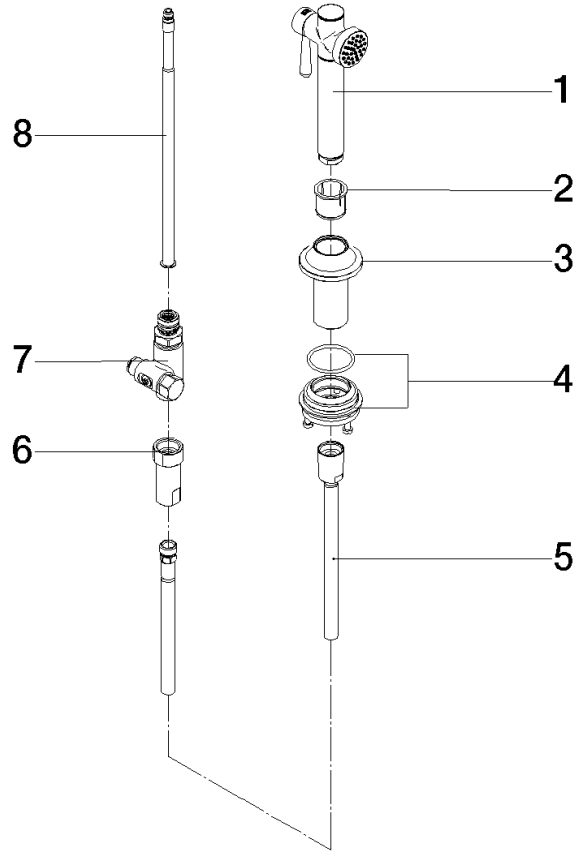

27 718 809 Product version from 7/1/2023

- with round rosette
- spray flow
- automatic spout/shower diverter
- height of mixer 171 mm
- hole diameter rinsing spray 32mm
- fabric braided hose 1500 mm
- sprayface with anti-scaling system
- lead-free
- This product can help a building meet the requirements of Green Building Rating Systems, e.g. LEED®, BREEAM®, DGNB

Can only be combined with 33810809, 33826809, 19815809, 19825809.

Intrinsic protection against back flow.

Residual water may emerge from the spray after closing.

Operating unit can be positioned freely.

Button has to be pressed while using.

27 718 809 Product version from 7/1/2023

mm [inches]

Flow rate chart

Codes & Standards

DIN 4109

ISO 3822

Ü-Zeichen

VAIA Rinsing spray set - Brushed Bronze

VAIA

27 718 809 Product version from 7/1/2023

Certificates

LGA_38

27 718 809 Product version from 7/1/2023

Parts for other finishes can be found here: [Chrome](#)

Spare parts list

No.	Item Number	Name	Quantity used	Delivery time
1	90 12 11 096 12-42	shower	1	30
2	90 18 40 085 00 90	sleeve	1	2
3	90 30 01 142 00-42	shaft	1	30
4	04 23 10 047 00 92	fixing set	1	60
5	90 30 02 062 00-42	hose	1	30
6	90 24 03 241 00 90	nipple	1	2
7	90 17 09 046 12 90	diverter	1	2
8	90 28 20 068 00 90	connection	1	2