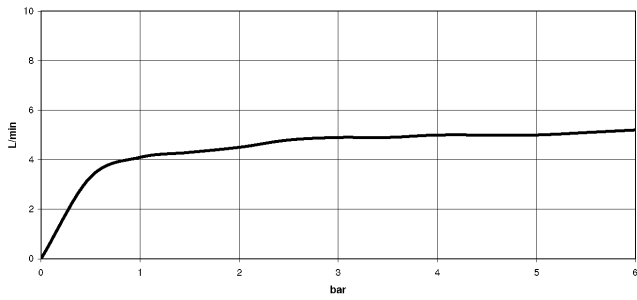

Flow rate chart

Codes & Standards

DIN 4109

ISO 3822

Ü-Zeichen