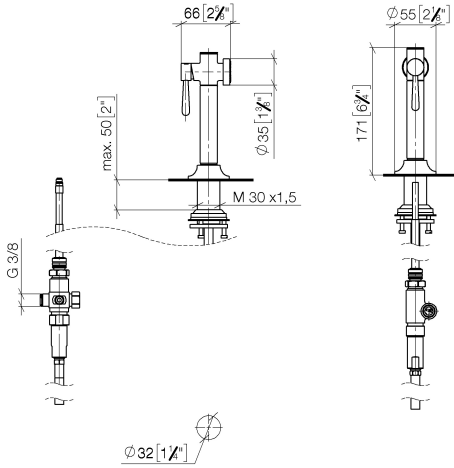

27 718 809

- with round rosette
- spray flow
- automatic spout/shower diverter
- height of mixer 171 mm
- hole diameter rinsing spray 32mm
- fabric braided hose 1500 mm
- sprayface with anti-scaling system
- lead-free
- This product can help a building meet the requirements of Green Building Rating Systems, e.g. LEED®, BREEAM®, DGNB

Can only be combined with 33810809, 33826809, 19815809, 19825809.

Intrinsic protection against back flow.

Residual water may emerge from the spray after closing.

Operating unit can be positioned freely.

Button has to be pressed while using.

27 718 809

mm [inches]

Flow rate chart

Certificates

LGA_38634.

27 718 809

Parts for other finishes can be found here: [Chrome](#)

Spare parts list

| No. | Item Number | Name | Quantity used | Delivery time |
|--|--------------------|------------|---------------|---------------|
| 1 | 90 12 11 096 12-46 | shower | 1 | - |
| Spare part can no longer be ordered, please order the replacement item | | | | |
| 2 | 90 18 40 085 00 90 | sleeve | 1 | 2 |
| 3 | 90 30 01 142 00-46 | shaft | 1 | - |
| Spare part can no longer be ordered, please order the replacement item | | | | |
| 4 | 04 23 10 047 00 92 | fixing set | 1 | 60 |
| 5 | 90 30 02 062 00-46 | hose | 1 | - |
| Spare part can no longer be ordered, please order the replacement item | | | | |
| 6 | 90 24 03 241 00 90 | nipple | 1 | 2 |
| 7 | 90 17 09 046 12 90 | diverter | 1 | 2 |
| 8 | 90 28 20 068 00 90 | connection | 1 | 2 |