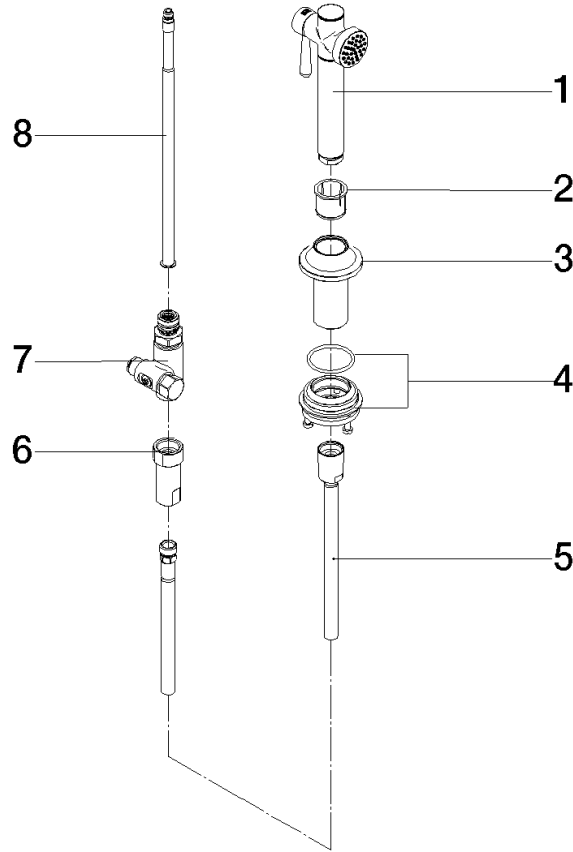

27 718 809

- with round rosette
- spray flow
- automatic spout/shower diverter
- height of mixer 171 mm
- hole diameter rinsing spray 32mm
- fabric braided hose 1500 mm
- sprayface with anti-scaling system
- lead-free
- This product can help a building meet the requirements of Green Building Rating Systems, e.g. LEED®, BREEAM®, DGNB

Can only be combined with 33810809, 33826809, 19815809, 19825809.

Intrinsic protection against back flow.

Residual water may emerge from the spray after closing.

Operating unit can be positioned freely.

Button has to be pressed while using.

27 718 809

mm [inches]

Flow rate chart

Certificates

LGA_38634.

27 718 809

Parts for other finishes can be found here: [Chrome](#)

Spare parts list

| No. | Item Number | Name | Quantity used | Delivery time |
|--|--------------------|------------|---------------|---------------|
| 1 | 90 12 11 096 12-46 | shower | 1 | - |
| Spare part can no longer be ordered, please order the replacement item | | | | |
| 2 | 90 18 40 085 00 90 | sleeve | 1 | 2 |
| 3 | 90 30 01 142 00-46 | shaft | 1 | - |
| Spare part can no longer be ordered, please order the replacement item | | | | |
| 4 | 04 23 10 047 00 92 | fixing set | 1 | 60 |
| 5 | 90 30 02 062 00-46 | hose | 1 | - |
| Spare part can no longer be ordered, please order the replacement item | | | | |
| 6 | 90 24 03 241 00 90 | nipple | 1 | 2 |
| 7 | 90 17 09 046 12 90 | diverter | 1 | 2 |
| 8 | 90 28 20 068 00 90 | connection | 1 | 2 |