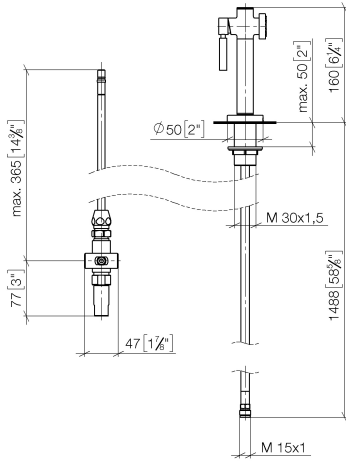

## Rinsing spray set - Brushed Platinum

27 718 970

- with round rosette
- spray flow
- automatic spout/shower diverter
- height of mixer 160 mm
- hole diameter rinsing spray 32mm
- fabric braided hose 1500 mm
- sprayface with anti-scaling system
- lead-free

Can only be combined with 32800790, 33826888, 32815888, 20815892, 33826875.

Intrinsic protection against back flow.

Button has to be pressed while using.

Residual water may emerge from the spray after closing.

## Rinsing spray set - Brushed Platinum

27 718 970

mm [inches]