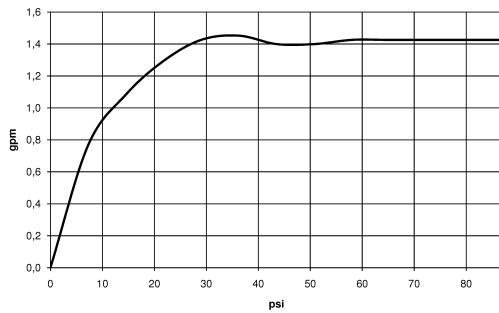

## Rinsing spray set - Brushed Platinum

27 718 970

mm [inches]

### Flow rate chart