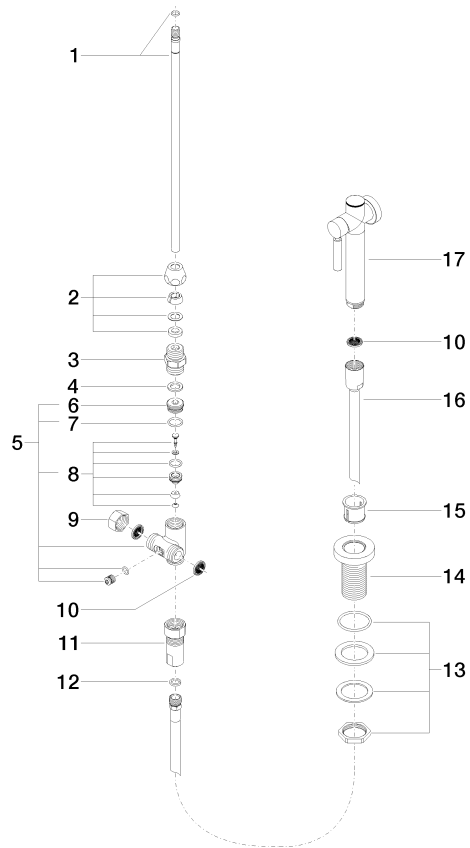

Rinsing spray set - Brushed Platinum

27 718 970

Product version up to 9/18/2018

Product version from 9/18/2018

Parts for other finishes can be found here: [Chrome](#)