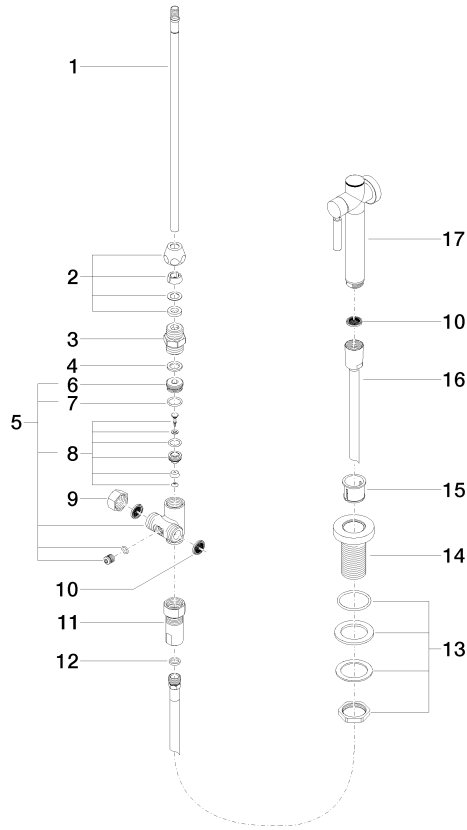

Rinsing spray set - Platinum

27 718 970

- with round rosette
- spray flow
- automatic spout/shower diverter
- height of mixer 160 mm
- hole diameter rinsing spray 32mm
- fabric braided hose 1500 mm
- sprayface with anti-scaling system
- lead-free

	Platinum	27 718 970-08 0010
	Chrome	27 718 970-00 0010
	Brushed Platinum	27 718 970-06 0010
	Durabrace (23kt Gold)	27 718 970-09 0010
	Dark Chrome	27 718 970-19 0010
	Brushed Durabrace (23kt Gold)	27 718 970-28 0010
	Matte Black	27 718 970-33 0010
	Brushed Champagne (22kt Gold)	27 718 970-46 0010
	Champagne (22kt Gold)	27 718 970-47 0010
	Brushed Chrome	27 718 970-93 0010
	Brushed Dark Platinum	27 718 970-99 0010

Rinsing spray set - Platinum

27 718 970

mm [inches]

Flow rate chart

Codes & Standards

NSF/ANSI 372

NSF/ANSI/CAN
61

Rinsing spray set - Platinum

27 718 970

Certificates

IAPMO_N-4976. IAPMO_6397.

Rinsing spray set - Platinum

27 718 970

Parts for other finishes can be found here: [Chrome](#)

Spare parts list

No.	Item Number	Name	Quantity used	Delivery time
1	04 24 02 046 01-07	pipe	1	10
2	90 23 30 040 00-08	threaded connector	1	40
3	90 24 03 168 00 90	nipple	1	2
4	90 14 20 002 00 90	seal	1	2
5	90 17 09 046 10 90	diverter	1	2
6	09 24 04 112 10 90	nipple	1	2
7	90 14 10 033 00 90	seal	1	2
8	90 21 10 031 10 90	diverter	1	2
9	04 21 02 006 00 92	cap	1	2
10	09 23 01 039 90	sieve	3	2
11	90 24 03 241 00 90	nipple	1	2
12	90 14 20 019 00 90	seal	1	2
13	04 30 11 038 66 90	fixing set	1	2
14	09 30 01 085-08	rosette	1	40
15	90 18 40 085 00 90	sleeve	1	2
16	90 30 02 062 00-08	hose	1	40
17	90 12 11 098 11-08	shower	1	40