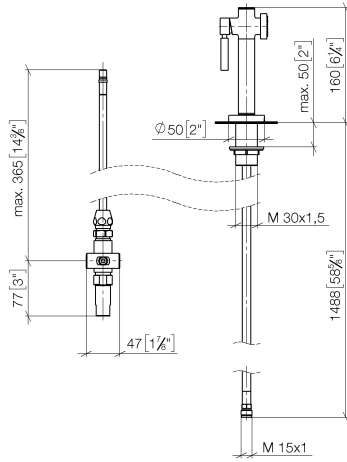

Rinsing spray set - Platinum

27 718 970

- with round rosette
- spray flow
- automatic spout/shower diverter
- height of mixer 160 mm
- hole diameter rinsing spray 32mm
- fabric braided hose 1500 mm
- sprayface with anti-scaling system
- lead-free

Can only be combined with 32800790, 33826888, 32815888, 20815892, 33826875.

Intrinsic protection against back flow.

Button has to be pressed while using.

Residual water may emerge from the spray after closing.

Rinsing spray set - Platinum

27 718 970

mm [inches]

Flow rate chart

Codes & Standards

NSF/ANSI 372

NSF/ANSI/CAN
61

Rinsing spray set - Platinum

27 718 970

Certificates

IAPMO_N-4976. IAPMO_6397.

Rinsing spray set - Platinum

27 718 970

Parts for other finishes can be found here: [Chrome](#)

Spare parts list

No.	Item Number	Name	Quantity used	Delivery time
1	04 24 02 046 01-07	pipe	1	10
2	90 23 30 040 00-08	threaded connector	1	40
3	90 24 03 168 00 90	nipple	1	2
4	90 14 20 002 00 90	seal	1	2
5	90 17 09 046 10 90	diverter	1	2
6	09 24 04 112 10 90	nipple	1	2
7	90 14 10 033 00 90	seal	1	2
8	90 21 10 031 10 90	diverter	1	2
9	04 21 02 006 00 92	cap	1	2
10	09 23 01 039 90	sieve	3	2
11	90 24 03 241 00 90	nipple	1	2
12	90 14 20 019 00 90	seal	1	2
13	04 30 11 038 66 90	fixing set	1	2
14	09 30 01 085-08	rosette	1	40
15	90 18 40 085 00 90	sleeve	1	2
16	90 30 02 062 00-08	hose	1	40
17	90 12 11 098 11-08	shower	1	40