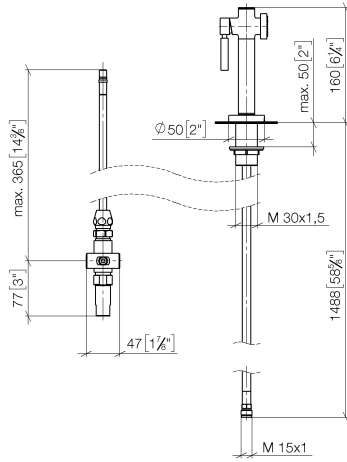

Rinsing spray set - Durabronz (23kt Gold)

27 718 970

- with round rosette
- spray flow
- automatic spout/shower diverter
- height of mixer 160 mm
- hole diameter rinsing spray 32mm
- fabric braided hose 1500 mm
- sprayface with anti-scaling system
- lead-free

Can only be combined with 32800790, 33826888, 32815888, 20815892, 33826875.

Intrinsic protection against back flow.

Button has to be pressed while using.

Residual water may emerge from the spray after closing.

Rinsing spray set - Durabross (23kt Gold)

27 718 970

mm [inches]

Flow rate chart

Codes & Standards

NSF/ANSI 372

NSF/ANSI/CAN
61

Rinsing spray set - Durabross (23kt Gold)

27 718 970

Certificates

IAPMO_N-4976. IAPMO_6397.

Rinsing spray set - Durabronz (23kt Gold)

27 718 970

Parts for other finishes can be found here: [Chrome](#)

Spare parts list

No.	Item Number	Name	Quantity used	Delivery time
1	04 24 02 046 01-07	pipe	1	10
2	90 23 30 040 00-09	threaded connector	1	40
3	90 24 03 168 00 90	nipple	1	2
4	90 14 20 002 00 90	seal	1	2
5	90 17 09 046 10 90	diverter	1	2
6	09 24 04 112 10 90	nipple	1	2
7	90 14 10 033 00 90	seal	1	2
8	90 21 10 031 10 90	diverter	1	2
9	04 21 02 006 00 92	cap	1	2
10	09 23 01 039 90	sieve	3	2
11	90 24 03 241 00 90	nipple	1	2
12	90 14 20 019 00 90	seal	1	2
13	04 30 11 038 66 90	fixing set	1	2
14	09 30 01 085-09	rosette	1	40
15	90 18 40 085 00 90	sleeve	1	2
16	90 30 02 062 00-09	hose	1	40
17	04 12 11 098 11-09	shower	1	60