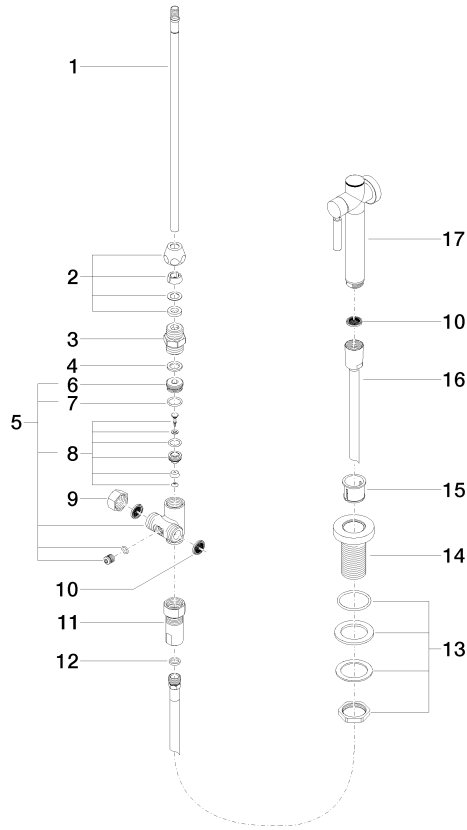

Rinsing spray set - Durabronz (23kt Gold)

27 718 970

- with round rosette
- spray flow
- automatic spout/shower diverter
- height of mixer 160 mm
- hole diameter rinsing spray 32mm
- fabric braided hose 1500 mm
- sprayface with anti-scaling system
- lead-free

	Durabronz (23kt Gold)	27 718 970-09 0010
	Chrome	27 718 970-00 0010
	Brushed Platinum	27 718 970-06 0010
	Platinum	27 718 970-08 0010
	Dark Chrome	27 718 970-19 0010
	Brushed Durabronz (23kt Gold)	27 718 970-28 0010
	Matte Black	27 718 970-33 0010
	Brushed Champagne (22kt Gold)	27 718 970-46 0010
	Champagne (22kt Gold)	27 718 970-47 0010
	Brushed Chrome	27 718 970-93 0010
	Brushed Dark Platinum	27 718 970-99 0010

Rinsing spray set - Durabross (23kt Gold)

27 718 970

mm [inches]

Flow rate chart

Codes & Standards

NSF/ANSI 372

NSF/ANSI/CAN
61

Rinsing spray set - Durabross (23kt Gold)

27 718 970

Certificates

IAPMO_N-4976. IAPMO_6397.

Rinsing spray set - Durabronz (23kt Gold)

27 718 970

Parts for other finishes can be found here: [Chrome](#)

Spare parts list

No.	Item Number	Name	Quantity used	Delivery time
1	04 24 02 046 01-07	pipe	1	10
2	90 23 30 040 00-09	threaded connector	1	40
3	90 24 03 168 00 90	nipple	1	2
4	90 14 20 002 00 90	seal	1	2
5	90 17 09 046 10 90	diverter	1	2
6	09 24 04 112 10 90	nipple	1	2
7	90 14 10 033 00 90	seal	1	2
8	90 21 10 031 10 90	diverter	1	2
9	04 21 02 006 00 92	cap	1	2
10	09 23 01 039 90	sieve	3	2
11	90 24 03 241 00 90	nipple	1	2
12	90 14 20 019 00 90	seal	1	2
13	04 30 11 038 66 90	fixing set	1	2
14	09 30 01 085-09	rosette	1	40
15	90 18 40 085 00 90	sleeve	1	2
16	90 30 02 062 00-09	hose	1	40
17	04 12 11 098 11-09	shower	1	60