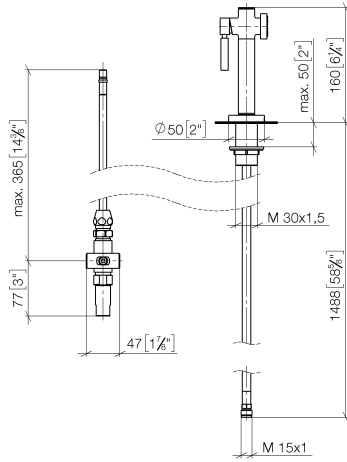

Rinsing spray set - Brushed Durabron (23kt Gold)

27 718 970

- with round rosette
- spray flow
- automatic spout/shower diverter
- height of mixer 160 mm
- hole diameter rinsing spray 32mm
- fabric braided hose 1500 mm
- sprayface with anti-scaling system
- lead-free

Can only be combined with 32800790, 33826888, 32815888, 20815892, 33826875.

Intrinsic protection against back flow.

Button has to be pressed while using.

Residual water may emerge from the spray after closing.

Rinsing spray set - Brushed Durabron (23kt Gold)

27 718 970

mm [inches]

Flow rate chart

Codes & Standards

NSF/ANSI 372

NSF/ANSI/CAN
61

Rinsing spray set - Brushed Durabross (23kt Gold)

27 718 970

Certificates

IAPMO_N-4976. IAPMO_6397.

Rinsing spray set - Brushed Durabron (23kt Gold)

27 718 970

Parts for other finishes can be found here: [Chrome](#)

Spare parts list

No.	Item Number	Name	Quantity used	Delivery time
1	04 24 02 046 01-07	pipe	1	10
2	90 23 30 040 00-28	threaded connector	1	20
3	90 24 03 168 00 90	nipple	1	2
4	90 14 20 002 00 90	seal	1	2
5	90 17 09 046 10 90	diverter	1	2
6	09 24 04 112 10 90	nipple	1	2
7	90 14 10 033 00 90	seal	1	2
8	90 21 10 031 10 90	diverter	1	2
9	04 21 02 006 00 92	cap	1	2
10	09 23 01 039 90	sieve	3	2
11	90 24 03 241 00 90	nipple	1	2
12	90 14 20 019 00 90	seal	1	2
13	04 30 11 038 66 90	fixing set	1	2
14	09 30 01 085-28	rosette	1	20
15	90 18 40 085 00 90	sleeve	1	2
16	90 30 02 062 00-28	hose	1	20
17	90 12 11 098 11-28	shower	1	20