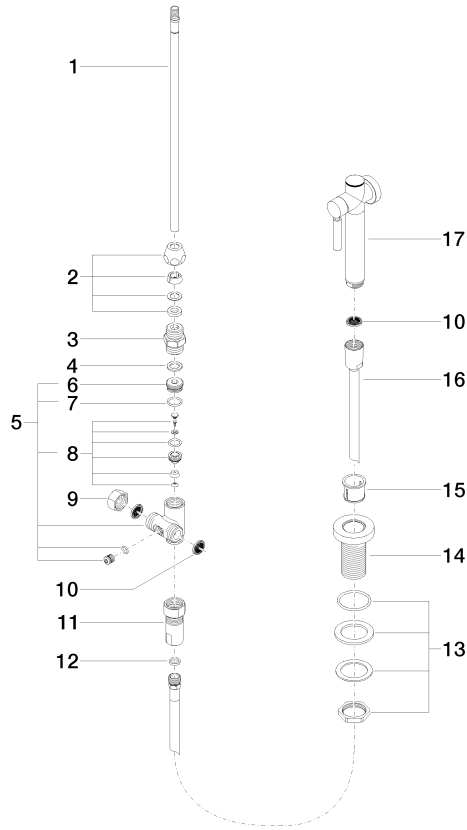

Rinsing spray set - Brushed Durabron (23kt Gold)

27 718 970

- with round rosette
- spray flow
- automatic spout/shower diverter
- height of mixer 160 mm
- hole diameter rinsing spray 32mm
- fabric braided hose 1500 mm
- sprayface with anti-scaling system
- lead-free

	Brushed Durabron (23kt Gold)	27 718 970-28 0010
	Chrome	27 718 970-00 0010
	Brushed Platinum	27 718 970-06 0010
	Platinum	27 718 970-08 0010
	Durabron (23kt Gold)	27 718 970-09 0010
	Dark Chrome	27 718 970-19 0010
	Matte Black	27 718 970-33 0010
	Brushed Champagne (22kt Gold)	27 718 970-46 0010
	Champagne (22kt Gold)	27 718 970-47 0010
	Brushed Chrome	27 718 970-93 0010
	Brushed Dark Platinum	27 718 970-99 0010

Rinsing spray set - Brushed Durabron (23kt Gold)

27 718 970

mm [inches]

Flow rate chart

Codes & Standards

NSF/ANSI 372

NSF/ANSI/CAN
61

Rinsing spray set - Brushed Durabross (23kt Gold)

27 718 970

Certificates

IAPMO_N-4976. IAPMO_6397.

Rinsing spray set - Brushed Durabron (23kt Gold)

27 718 970

Parts for other finishes can be found here: [Chrome](#)

Spare parts list

No.	Item Number	Name	Quantity used	Delivery time
1	04 24 02 046 01-07	pipe	1	10
2	90 23 30 040 00-28	threaded connector	1	20
3	90 24 03 168 00 90	nipple	1	2
4	90 14 20 002 00 90	seal	1	2
5	90 17 09 046 10 90	diverter	1	2
6	09 24 04 112 10 90	nipple	1	2
7	90 14 10 033 00 90	seal	1	2
8	90 21 10 031 10 90	diverter	1	2
9	04 21 02 006 00 92	cap	1	2
10	09 23 01 039 90	sieve	3	2
11	90 24 03 241 00 90	nipple	1	2
12	90 14 20 019 00 90	seal	1	2
13	04 30 11 038 66 90	fixing set	1	2
14	09 30 01 085-28	rosette	1	20
15	90 18 40 085 00 90	sleeve	1	2
16	90 30 02 062 00-28	hose	1	20
17	90 12 11 098 11-28	shower	1	20