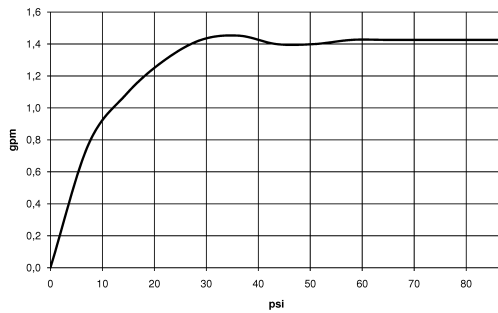

Rinsing spray set - Brushed Champagne (22kt Gold)

27 718 970

mm [inches]

Flow rate chart

Codes & Standards

NSF/ANSI 372

NSF/ANSI/CAN
61

Rinsing spray set - Brushed Champagne (22kt Gold)