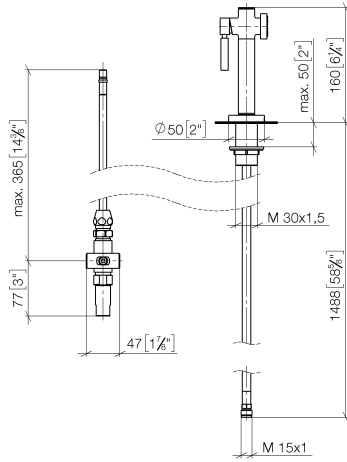

Rinsing spray set - Champagne (22kt Gold)

27 718 970

- with round rosette
- spray flow
- automatic spout/shower diverter
- height of mixer 160 mm
- hole diameter rinsing spray 32mm
- fabric braided hose 1500 mm
- sprayface with anti-scaling system
- lead-free

Can only be combined with 32800790, 33826888, 32815888, 20815892, 33826875.

Intrinsic protection against back flow.

Button has to be pressed while using.

Residual water may emerge from the spray after closing.

Rinsing spray set - Champagne (22kt Gold)

27 718 970

mm [inches]

Flow rate chart

Codes & Standards

NSF/ANSI 372

NSF/ANSI/CAN
61

Rinsing spray set - Champagne (22kt Gold)

27 718 970

Certificates

IAPMO_N-4976. IAPMO_6397.

Rinsing spray set - Champagne (22kt Gold)

27 718 970

Parts for other finishes can be found here: [Chrome](#)

Spare parts list

No.	Item Number	Name	Quantity used	Delivery time
1	04 24 02 046 01-07	pipe	1	10
2	90 23 30 040 00-47	threaded connector	1	30
3	90 24 03 168 00 90	nipple	1	2
4	90 14 20 002 00 90	seal	1	2
5	90 17 09 046 10 90	diverter	1	2
6	09 24 04 112 10 90	nipple	1	2
7	90 14 10 033 00 90	seal	1	2
8	90 21 10 031 10 90	diverter	1	2
9	04 21 02 006 00 92	cap	1	2
10	09 23 01 039 90	sieve	3	2
11	90 24 03 241 00 90	nipple	1	2
12	90 14 20 019 00 90	seal	1	2
13	04 30 11 038 66 90	fixing set	1	2
14	09 30 01 085-47	rosette	1	30
15	90 18 40 085 00 90	sleeve	1	2
16	90 30 02 062 00-47	hose	1	-
Spare part can no longer be ordered, please order the replacement item				
17	90 12 11 098 11-47	shower	1	-
Spare part can no longer be ordered, please order the replacement item				