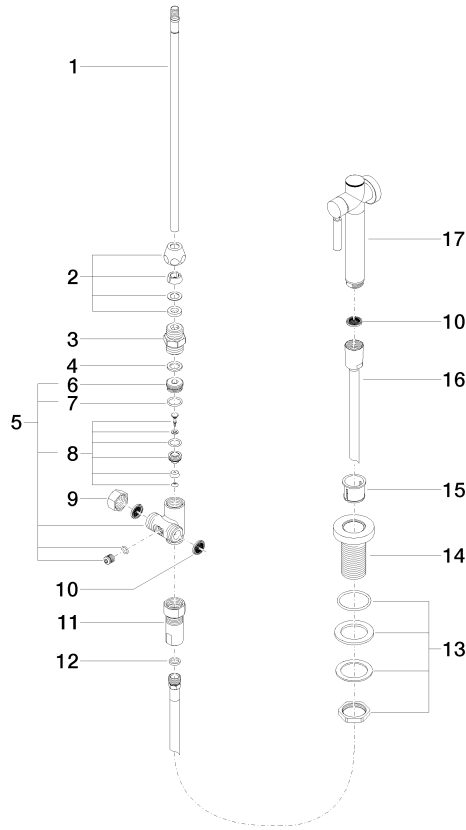

Rinsing spray set - Champagne (22kt Gold)

27 718 970

- with round rosette
- spray flow
- automatic spout/shower diverter
- height of mixer 160 mm
- hole diameter rinsing spray 32mm
- fabric braided hose 1500 mm
- sprayface with anti-scaling system
- lead-free

	Champagne (22kt Gold)	27 718 970-47 0010
	Chrome	27 718 970-00 0010
	Brushed Platinum	27 718 970-06 0010
	Platinum	27 718 970-08 0010
	Durabronze (23kt Gold)	27 718 970-09 0010
	Dark Chrome	27 718 970-19 0010
	Brushed Durabronze (23kt Gold)	27 718 970-28 0010
	Matte Black	27 718 970-33 0010
	Brushed Champagne (22kt Gold)	27 718 970-46 0010
	Brushed Chrome	27 718 970-93 0010
	Brushed Dark Platinum	27 718 970-99 0010

Rinsing spray set - Champagne (22kt Gold)

27 718 970

mm [inches]

Flow rate chart

Codes & Standards

NSF/ANSI 372

NSF/ANSI/CAN
61

Rinsing spray set - Champagne (22kt Gold)

27 718 970

Certificates

IAPMO_N-4976. IAPMO_6397.

Rinsing spray set - Champagne (22kt Gold)

27 718 970

Parts for other finishes can be found here: [Chrome](#)

Spare parts list

No.	Item Number	Name	Quantity used	Delivery time
1	04 24 02 046 01-07	pipe	1	10
2	90 23 30 040 00-47	threaded connector	1	30
3	90 24 03 168 00 90	nipple	1	2
4	90 14 20 002 00 90	seal	1	2
5	90 17 09 046 10 90	diverter	1	2
6	09 24 04 112 10 90	nipple	1	2
7	90 14 10 033 00 90	seal	1	2
8	90 21 10 031 10 90	diverter	1	2
9	04 21 02 006 00 92	cap	1	2
10	09 23 01 039 90	sieve	3	2
11	90 24 03 241 00 90	nipple	1	2
12	90 14 20 019 00 90	seal	1	2
13	04 30 11 038 66 90	fixing set	1	2
14	09 30 01 085-47	rosette	1	30
15	90 18 40 085 00 90	sleeve	1	2
16	90 30 02 062 00-47	hose	1	-
Spare part can no longer be ordered, please order the replacement item				
17	90 12 11 098 11-47	shower	1	-
Spare part can no longer be ordered, please order the replacement item				