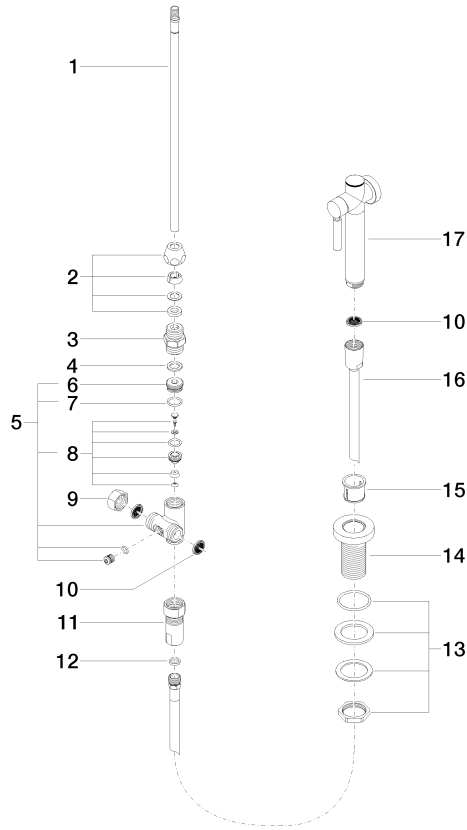

Rinsing spray set - Brushed Chrome

27 718 970

- with round rosette
- spray flow
- automatic spout/shower diverter
- height of mixer 160 mm
- hole diameter rinsing spray 32mm
- fabric braided hose 1500 mm
- sprayface with anti-scaling system
- lead-free

	Brushed Chrome	27 718 970-93 0010
	Chrome	27 718 970-00 0010
	Brushed Platinum	27 718 970-06 0010
	Platinum	27 718 970-08 0010
	Durabrand (23kt Gold)	27 718 970-09 0010
	Dark Chrome	27 718 970-19 0010
	Brushed Durabrand (23kt Gold)	27 718 970-28 0010
	Matte Black	27 718 970-33 0010
	Brushed Champagne (22kt Gold)	27 718 970-46 0010
	Champagne (22kt Gold)	27 718 970-47 0010
	Brushed Dark Platinum	27 718 970-99 0010

Rinsing spray set - Brushed Chrome

27 718 970

mm [inches]

Flow rate chart

Codes & Standards

NSF/ANSI 372

NSF/ANSI/CAN
61

Rinsing spray set - Brushed Chrome

27 718 970

Certificates

IAPMO_N-4976. IAPMO_6397.

Rinsing spray set - Brushed Chrome

27 718 970

Parts for other finishes can be found here: [Chrome](#)

Spare parts list

No.	Item Number	Name	Quantity used	Delivery time
1	04 24 02 046 01-07	pipe	1	10
2	90 23 30 040 00-93	threaded connector	1	20
3	90 24 03 168 00 90	nipple	1	2
4	90 14 20 002 00 90	seal	1	2
5	90 17 09 046 10 90	diverter	1	2
6	09 24 04 112 10 90	nipple	1	2
7	90 14 10 033 00 90	seal	1	2
8	90 21 10 031 10 90	diverter	1	2
9	04 21 02 006 00 92	cap	1	2
10	09 23 01 039 90	sieve	3	2
11	90 24 03 241 00 90	nipple	1	2
12	90 14 20 019 00 90	seal	1	2
13	04 30 11 038 66 90	fixing set	1	2
14	09 30 01 085-93	rosette	1	20
15	90 18 40 085 00 90	sleeve	1	2
16	90 30 02 062 00-93	hose	1	20
17	04 12 11 098 11-93	shower	1	60