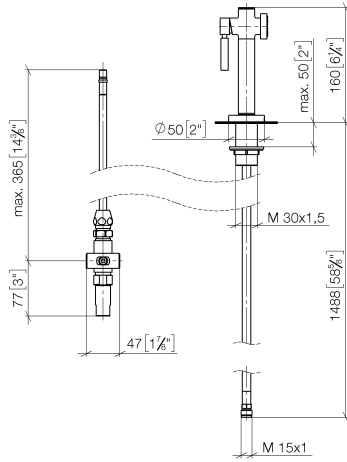

Rinsing spray set - Brushed Chrome

27 718 970

- with round rosette
- spray flow
- automatic spout/shower diverter
- height of mixer 160 mm
- hole diameter rinsing spray 32mm
- fabric braided hose 1500 mm
- sprayface with anti-scaling system
- lead-free

Can only be combined with 32800790, 33826888, 32815888, 20815892, 33826875.

Intrinsic protection against back flow.

Button has to be pressed while using.

Residual water may emerge from the spray after closing.

Rinsing spray set - Brushed Chrome

27 718 970

mm [inches]

Flow rate chart

Codes & Standards

NSF/ANSI 372

NSF/ANSI/CAN
61

Rinsing spray set - Brushed Chrome

27 718 970

Certificates

IAPMO_N-4976. IAPMO_6397.

Rinsing spray set - Brushed Chrome

27 718 970

Parts for other finishes can be found here: [Chrome](#)

Spare parts list

No.	Item Number	Name	Quantity used	Delivery time
1	04 24 02 046 01-07	pipe	1	10
2	90 23 30 040 00-93	threaded connector	1	20
3	90 24 03 168 00 90	nipple	1	2
4	90 14 20 002 00 90	seal	1	2
5	90 17 09 046 10 90	diverter	1	2
6	09 24 04 112 10 90	nipple	1	2
7	90 14 10 033 00 90	seal	1	2
8	90 21 10 031 10 90	diverter	1	2
9	04 21 02 006 00 92	cap	1	2
10	09 23 01 039 90	sieve	3	2
11	90 24 03 241 00 90	nipple	1	2
12	90 14 20 019 00 90	seal	1	2
13	04 30 11 038 66 90	fixing set	1	2
14	09 30 01 085-93	rosette	1	20
15	90 18 40 085 00 90	sleeve	1	2
16	90 30 02 062 00-93	hose	1	20
17	04 12 11 098 11-93	shower	1	60