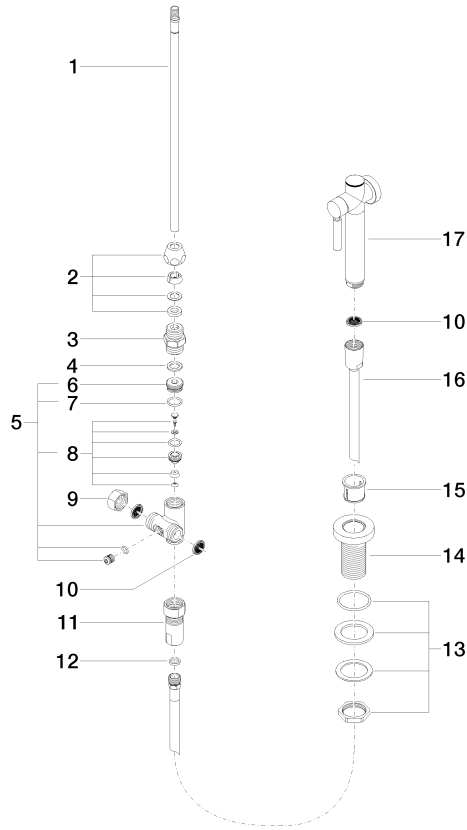

Rinsing spray set - Brushed Dark Platinum

27 718 970

- with round rosette
- spray flow
- automatic spout/shower diverter
- height of mixer 160 mm
- hole diameter rinsing spray 32mm
- fabric braided hose 1500 mm
- sprayface with anti-scaling system
- lead-free

	Brushed Dark Platinum	27 718 970-99 0010
	Chrome	27 718 970-00 0010
	Brushed Platinum	27 718 970-06 0010
	Platinum	27 718 970-08 0010
	Durabronze (23kt Gold)	27 718 970-09 0010
	Dark Chrome	27 718 970-19 0010
	Brushed Durabronze (23kt Gold)	27 718 970-28 0010
	Matte Black	27 718 970-33 0010
	Brushed Champagne (22kt Gold)	27 718 970-46 0010
	Champagne (22kt Gold)	27 718 970-47 0010
	Brushed Chrome	27 718 970-93 0010

Rinsing spray set - Brushed Dark Platinum

27 718 970

mm [inches]

Flow rate chart

Codes & Standards

NSF/ANSI 372

NSF/ANSI/CAN
61

Rinsing spray set - Brushed Dark Platinum

27 718 970

Certificates

IAPMO_N-4976. IAPMO_6397.

Rinsing spray set - Brushed Dark Platinum

27 718 970

Parts for other finishes can be found here: [Chrome](#)

Spare parts list

No.	Item Number	Name	Quantity used	Delivery time
1	04 24 02 046 01-07	pipe	1	10
2	90 23 30 040 00-99	threaded connector	1	30
3	90 24 03 168 00 90	nipple	1	2
4	90 14 20 002 00 90	seal	1	2
5	90 17 09 046 10 90	diverter	1	2
6	09 24 04 112 10 90	nipple	1	2
7	90 14 10 033 00 90	seal	1	2
8	90 21 10 031 10 90	diverter	1	2
9	04 21 02 006 00 92	cap	1	2
10	09 23 01 039 90	sieve	3	2
11	90 24 03 241 00 90	nipple	1	2
12	90 14 20 019 00 90	seal	1	2
13	04 30 11 038 66 90	fixing set	1	2
14	09 30 01 085-99	rosette	1	30
15	90 18 40 085 00 90	sleeve	1	2
16	90 30 02 062 00-99	hose	1	30
17	90 12 11 098 11-99	shower	1	30