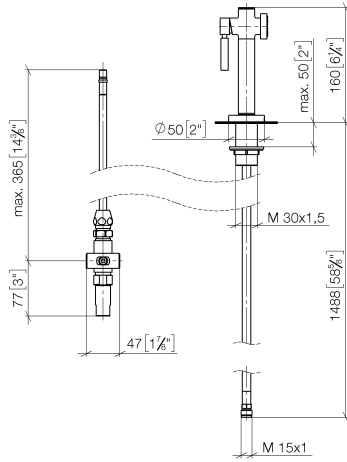

Rinsing spray set - Brushed Dark Platinum

27 718 970

- with round rosette
- spray flow
- automatic spout/shower diverter
- height of mixer 160 mm
- hole diameter rinsing spray 32mm
- fabric braided hose 1500 mm
- sprayface with anti-scaling system
- lead-free

Can only be combined with 32800790, 33826888, 32815888, 20815892, 33826875.

Intrinsic protection against back flow.

Button has to be pressed while using.

Residual water may emerge from the spray after closing.

Rinsing spray set - Brushed Dark Platinum

27 718 970

mm [inches]

Flow rate chart

Codes & Standards

NSF/ANSI 372

NSF/ANSI/CAN
61

Rinsing spray set - Brushed Dark Platinum

27 718 970

Certificates

IAPMO_N-4976. IAPMO_6397.

Rinsing spray set - Brushed Dark Platinum

27 718 970

Parts for other finishes can be found here: [Chrome](#)

Spare parts list

No.	Item Number	Name	Quantity used	Delivery time
1	04 24 02 046 01-07	pipe	1	10
2	90 23 30 040 00-99	threaded connector	1	30
3	90 24 03 168 00 90	nipple	1	2
4	90 14 20 002 00 90	seal	1	2
5	90 17 09 046 10 90	diverter	1	2
6	09 24 04 112 10 90	nipple	1	2
7	90 14 10 033 00 90	seal	1	2
8	90 21 10 031 10 90	diverter	1	2
9	04 21 02 006 00 92	cap	1	2
10	09 23 01 039 90	sieve	3	2
11	90 24 03 241 00 90	nipple	1	2
12	90 14 20 019 00 90	seal	1	2
13	04 30 11 038 66 90	fixing set	1	2
14	09 30 01 085-99	rosette	1	30
15	90 18 40 085 00 90	sleeve	1	2
16	90 30 02 062 00-99	hose	1	30
17	90 12 11 098 11-99	shower	1	30