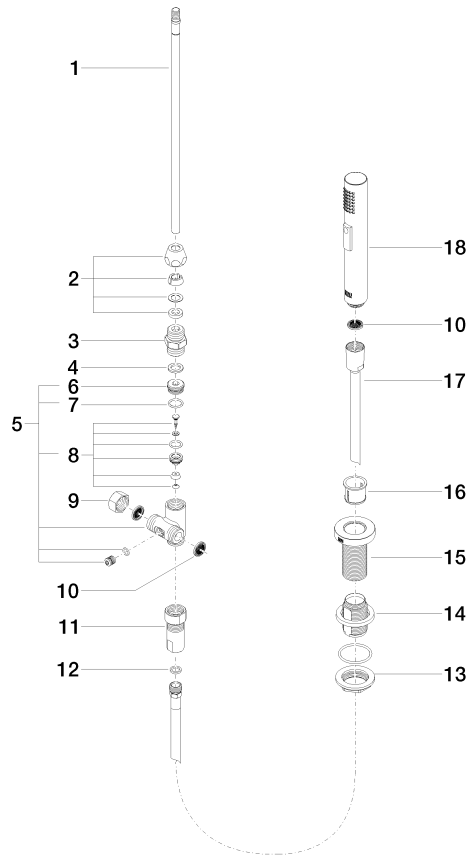

27 721 970

Fits: ELIO, TARA, TARA ULTRA

- with round rosette
- spray flow
- automatic spout/shower diverter
- height of mixer 191 mm
- hole diameter rinsing spray 32mm
- fabric braided hose 1500 mm
- sprayface with anti-scaling system
- lead-free

Can only be combined with 33826790, 32800790, 33826888, 32815888, 20815892, 33826875.

Intrinsic protection against back flow.

Button has to be pressed while using.

	Chrome	27 721 970-00
	Brushed Platinum	27 721 970-06
	Platinum	27 721 970-08
	Durabrand (23kt Gold)	27 721 970-09
	Dark Chrome	27 721 970-19
	Brushed Durabrand (23kt Gold)	27 721 970-28
	Matte Black	27 721 970-33
	Brushed Champagne (22kt Gold)	27 721 970-46
	Champagne (22kt Gold)	27 721 970-47
	Brushed Chrome	27 721 970-93
	Brushed Dark Platinum	27 721 970-99

27 721 970

mm [inches]

Flow rate chart

Certificates

LGA_18901. Belgaqua_21-027- IAPMO_N-4976 (2). LGA_29572. IAPMO_6397.
27_3.

27 721 970

Spare parts list

No.	Item Number	Name	Quantity used	Delivery time
1	04 24 02 046 01-07	pipe	1	10
2	90 23 30 040 00-00	threaded connector	1	10
3	90 24 03 168 00 90	nipple	1	2
4	90 14 20 002 00 90	seal	1	2
5	90 17 09 046 10 90	diverter	1	2
6	09 24 04 112 10 90	nipple	1	2
7	90 14 10 033 00 90	seal	1	2
8	90 21 10 031 10 90	diverter	1	2
9	04 21 02 006 00 92	cap	1	2
10	09 23 01 039 90	sieve	2	2
11	90 24 03 241 00 90	nipple	1	2
12	90 14 20 019 00 90	seal	1	2
13	04 30 11 038 66 90	fixing set	1	2
14	12 720 970 90	Extension set -	1	60
15	09 30 01 285-00	rosette	1	10
16	90 18 40 085 00 90	sleeve	1	2
17	90 30 02 062 00-00	hose	1	2
18	04 12 11 158 00-00	shower	1	10