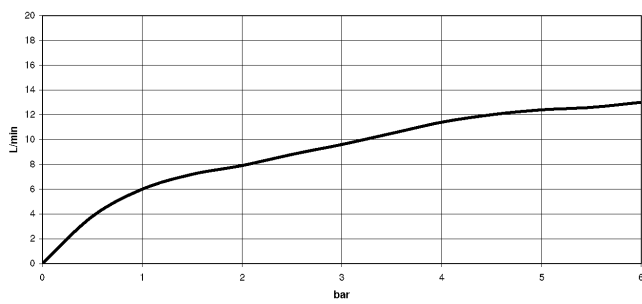

Can only be combined with 33826790, 32800790, 33826888, 32815888, 20815892, 33826875.

Intrinsic protection against back flow.

Button has to be pressed while using.

	Chrome	27 721 970-00
	Brushed Platinum	27 721 970-06
	Platinum	27 721 970-08
	Durabrand (23kt Gold)	27 721 970-09
	Dark Chrome	27 721 970-19
	Brushed Durabrand (23kt Gold)	27 721 970-28
	Matte Black	27 721 970-33
	Brushed Champagne (22kt Gold)	27 721 970-46
	Champagne (22kt Gold)	27 721 970-47
	Brushed Chrome	27 721 970-93
	Brushed Dark Platinum	27 721 970-99

27 721 970

mm [inches]

Flow rate chart

Certificates

LGA_18901. Belgaqua_21-027- IAPMO_N-4976 (2). LGA_29572. IAPMO_6397.
27_3.

27 721 970

Spare parts list

No.	Item Number	Name	Quantity used	Delivery time
1	04 24 02 046 01-07	pipe	1	10
2	90 23 30 040 00-00	threaded connector	1	10
3	90 24 03 168 00 90	nipple	1	2
4	90 14 20 002 00 90	seal	1	2
5	90 17 09 046 10 90	diverter	1	2
6	09 24 04 112 10 90	nipple	1	2
7	90 14 10 033 00 90	seal	1	2
8	90 21 10 031 10 90	diverter	1	2
9	04 21 02 006 00 92	cap	1	2
10	09 23 01 039 90	sieve	2	2
11	90 24 03 241 00 90	nipple	1	2
12	90 14 20 019 00 90	seal	1	2
13	04 30 11 038 66 90	fixing set	1	2
14	12 720 970 90	Extension set -	1	60
15	09 30 01 285-00	rosette	1	10
16	90 18 40 085 00 90	sleeve	1	2
17	90 30 02 062 00-00	hose	1	2
18	04 12 11 158 00-00	shower	1	10