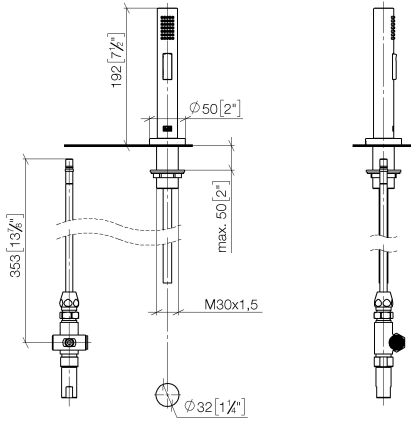

27 721 970

Fits: ELIO, TARA, TARA ULTRA

- with round rosette
- spray flow
- automatic spout/shower diverter
- height of mixer 191 mm
- hole diameter rinsing spray 32mm
- fabric braided hose 1500 mm
- sprayface with anti-scaling system
- lead-free

Can only be combined with 33826790, 32800790, 33826888, 32815888, 20815892, 33826875.

Intrinsic protection against back flow.

Button has to be pressed while using.

	Chrome	27 721 970-00
	Brushed Platinum	27 721 970-06
	Platinum	27 721 970-08
	Durabrand (23kt Gold)	27 721 970-09
	Dark Chrome	27 721 970-19
	Brushed Durabrand (23kt Gold)	27 721 970-28
	Matte Black	27 721 970-33
	Brushed Champagne (22kt Gold)	27 721 970-46
	Champagne (22kt Gold)	27 721 970-47
	Brushed Chrome	27 721 970-93
	Brushed Dark Platinum	27 721 970-99

27 721 970

mm [inches]

Flow rate chart

Certificates

LGA_18901. Belgaqua_21-027- IAPMO_N-4976 (2). LGA_29572. IAPMO_6397.
27_3.

27 721 970

Spare parts list

No.	Item Number	Name	Quantity used	Delivery time
1	04 24 02 046 01-07	pipe	1	10
2	90 23 30 040 00-00	threaded connector	1	10
3	90 24 03 168 00 90	nipple	1	2
4	90 14 20 002 00 90	seal	1	2
5	90 17 09 046 10 90	diverter	1	2
6	09 24 04 112 10 90	nipple	1	2
7	90 14 10 033 00 90	seal	1	2
8	90 21 10 031 10 90	diverter	1	2
9	04 21 02 006 00 92	cap	1	2
10	09 23 01 039 90	sieve	2	2
11	90 24 03 241 00 90	nipple	1	2
12	90 14 20 019 00 90	seal	1	2
13	04 30 11 038 66 90	fixing set	1	2
14	12 720 970 90	Extension set -	1	60
15	09 30 01 285-00	rosette	1	10
16	90 18 40 085 00 90	sleeve	1	2
17	90 30 02 062 00-00	hose	1	2
18	04 12 11 158 00-00	shower	1	10