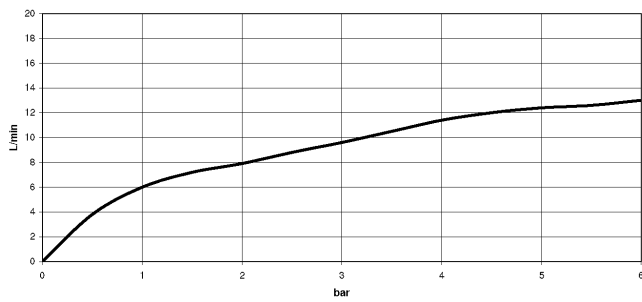

Can only be combined with 33826790, 32800790, 33826888, 32815888, 20815892, 33826875.

Intrinsic protection against back flow.

Button has to be pressed while using.

	Brushed Platinum	27 721 970-06
	Chrome	27 721 970-00
	Platinum	27 721 970-08
	Durabrand (23kt Gold)	27 721 970-09
	Dark Chrome	27 721 970-19
	Brushed Durabrand (23kt Gold)	27 721 970-28
	Matte Black	27 721 970-33
	Brushed Champagne (22kt Gold)	27 721 970-46
	Champagne (22kt Gold)	27 721 970-47
	Brushed Chrome	27 721 970-93
	Brushed Dark Platinum	27 721 970-99

27 721 970

mm [inches]

Flow rate chart

Certificates

LGA\_18901.

Belgaqua\_21-027-  
27\_3.

IAPMO\_N-4976 (2).

LGA\_29572.