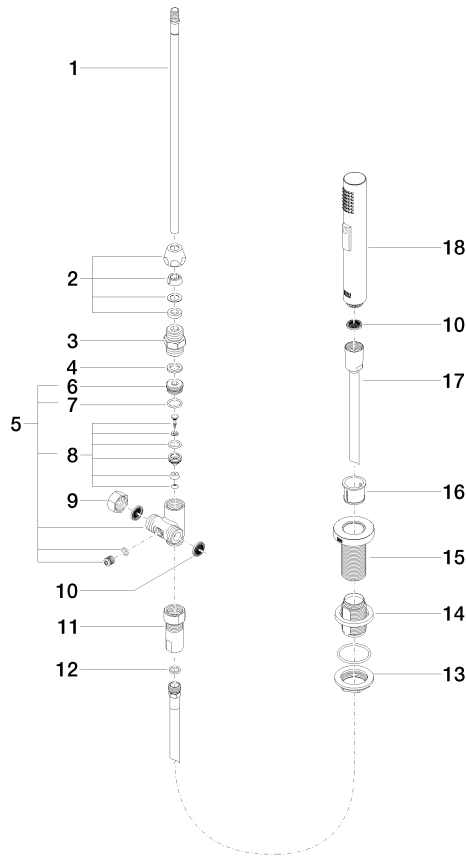

27 721 970

Fits: ELIO, TARA, TARA ULTRA

- with round rosette
- spray flow
- automatic spout/shower diverter
- height of mixer 191 mm
- hole diameter rinsing spray 32mm
- fabric braided hose 1500 mm
- sprayface with anti-scaling system
- lead-free

Can only be combined with 33826790, 32800790, 33826888, 32815888, 20815892, 33826875.

Intrinsic protection against back flow.

Button has to be pressed while using.

	Brushed Platinum	27 721 970-06
	Chrome	27 721 970-00
	Platinum	27 721 970-08
	Durabrand (23kt Gold)	27 721 970-09
	Dark Chrome	27 721 970-19
	Brushed Durabrand (23kt Gold)	27 721 970-28
	Matte Black	27 721 970-33
	Brushed Champagne (22kt Gold)	27 721 970-46
	Champagne (22kt Gold)	27 721 970-47
	Brushed Chrome	27 721 970-93
	Brushed Dark Platinum	27 721 970-99

27 721 970

mm [inches]

Flow rate chart

Certificates

LGA\_18901.

Belgaqua\_21-027-  
27\_3.

IAPMO\_N-4976 (2).

LGA\_29572.

IAPMO\_6397.

27 721 970

Parts for other finishes can be found here: [Chrome](#)

Spare parts list

No.	Item Number	Name	Quantity used	Delivery time
1	04 24 02 046 01-07	pipe	1	10
2	90 23 30 040 00-06	threaded connector	1	10
3	90 24 03 168 00 90	nipple	1	2
4	90 14 20 002 00 90	seal	1	2
5	90 17 09 046 10 90	diverter	1	2
6	09 24 04 112 10 90	nipple	1	2
7	90 14 10 033 00 90	seal	1	2
8	90 21 10 031 10 90	diverter	1	2
9	04 21 02 006 00 92	cap	1	2
10	09 23 01 039 90	sieve	2	2
11	90 24 03 241 00 90	nipple	1	2
12	90 14 20 019 00 90	seal	1	2
13	04 30 11 038 66 90	fixing set	1	2
14	12 720 970 90	Extension set -	1	60
15	09 30 01 285-06	rosette	1	10
16	90 18 40 085 00 90	sleeve	1	2
17	90 30 02 062 00-06	hose	1	10
18	04 12 11 158 00-06	shower	1	10