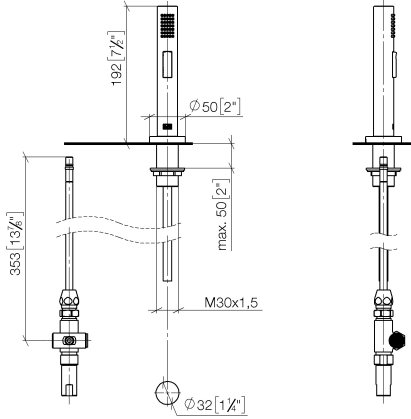

27 721 970

Fits: ELIO, TARA, TARA ULTRA

- with round rosette
- spray flow
- automatic spout/shower diverter
- height of mixer 191 mm
- hole diameter rinsing spray 32mm
- fabric braided hose 1500 mm
- sprayface with anti-scaling system
- lead-free

Can only be combined with 33826790, 32800790, 33826888, 32815888, 20815892, 33826875.

Intrinsic protection against back flow.

Button has to be pressed while using.

	Brushed Platinum	27 721 970-06
	Chrome	27 721 970-00
	Platinum	27 721 970-08
	Durabrand (23kt Gold)	27 721 970-09
	Dark Chrome	27 721 970-19
	Brushed Durabrand (23kt Gold)	27 721 970-28
	Matte Black	27 721 970-33
	Brushed Champagne (22kt Gold)	27 721 970-46
	Champagne (22kt Gold)	27 721 970-47
	Brushed Chrome	27 721 970-93
	Brushed Dark Platinum	27 721 970-99

27 721 970

mm [inches]

Flow rate chart

Certificates

LGA\_18901.

Belgaqua\_21-027-  
27\_3.

IAPMO\_N-4976 (2).

LGA\_29572.

IAPMO\_6397.

27 721 970

Parts for other finishes can be found here: [Chrome](#)

Spare parts list

No.	Item Number	Name	Quantity used	Delivery time
1	04 24 02 046 01-07	pipe	1	10
2	90 23 30 040 00-06	threaded connector	1	10
3	90 24 03 168 00 90	nipple	1	2
4	90 14 20 002 00 90	seal	1	2
5	90 17 09 046 10 90	diverter	1	2
6	09 24 04 112 10 90	nipple	1	2
7	90 14 10 033 00 90	seal	1	2
8	90 21 10 031 10 90	diverter	1	2
9	04 21 02 006 00 92	cap	1	2
10	09 23 01 039 90	sieve	2	2
11	90 24 03 241 00 90	nipple	1	2
12	90 14 20 019 00 90	seal	1	2
13	04 30 11 038 66 90	fixing set	1	2
14	12 720 970 90	Extension set -	1	60
15	09 30 01 285-06	rosette	1	10
16	90 18 40 085 00 90	sleeve	1	2
17	90 30 02 062 00-06	hose	1	10
18	04 12 11 158 00-06	shower	1	10