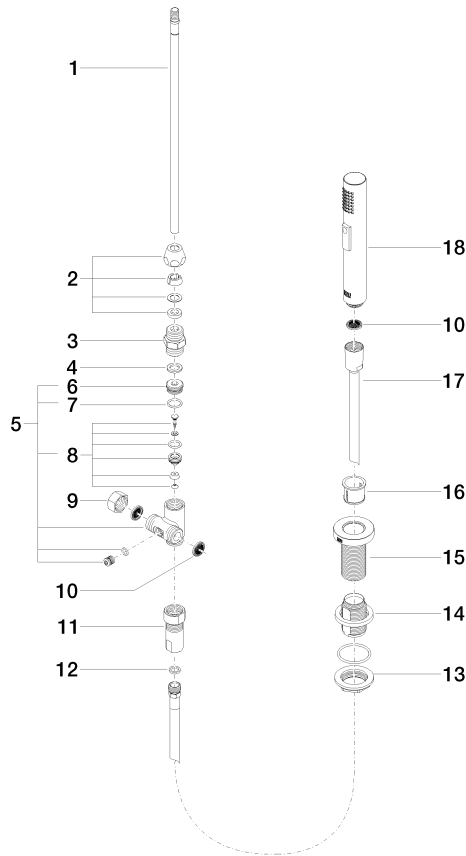

27 721 970

Fits: ELIO, TARA, TARA ULTRA

- with round rosette
- spray flow
- automatic spout/shower diverter
- height of mixer 191 mm
- hole diameter rinsing spray 32mm
- fabric braided hose 1500 mm
- sprayface with anti-scaling system
- lead-free

Can only be combined with 33826790, 32800790, 33826888, 32815888, 20815892, 33826875.

Intrinsic protection against back flow.

Button has to be pressed while using.

	Platinum	27 721 970-08
	Chrome	27 721 970-00
	Brushed Platinum	27 721 970-06
	Durabress (23kt Gold)	27 721 970-09
	Dark Chrome	27 721 970-19
	Brushed Durabress (23kt Gold)	27 721 970-28
	Matte Black	27 721 970-33
	Brushed Champagne (22kt Gold)	27 721 970-46
	Champagne (22kt Gold)	27 721 970-47
	Brushed Chrome	27 721 970-93
	Brushed Dark Platinum	27 721 970-99

27 721 970

mm [inches]

Flow rate chart

Certificates

LGA_18901.

Belgaqua_21-027-
27_3.

IAPMO_N-4976 (2).

LGA_29572.

IAPMO_6397.

27 721 970

Parts for other finishes can be found here: [Chrome](#)

Spare parts list

No.	Item Number	Name	Quantity used	Delivery time
1	04 24 02 046 01-07	pipe	1	10
2	90 23 30 040 00-08	threaded connector	1	40
3	90 24 03 168 00 90	nipple	1	2
4	90 14 20 002 00 90	seal	1	2
5	90 17 09 046 10 90	diverter	1	2
6	09 24 04 112 10 90	nipple	1	2
7	90 14 10 033 00 90	seal	1	2
8	90 21 10 031 10 90	diverter	1	2
9	04 21 02 006 00 92	cap	1	2
10	09 23 01 039 90	sieve	2	2
11	90 24 03 241 00 90	nipple	1	2
12	90 14 20 019 00 90	seal	1	2
13	04 30 11 038 66 90	fixing set	1	2
14	12 720 970 90	Extension set -	1	60
15	09 30 01 285-08	rosette	1	40
16	90 18 40 085 00 90	sleeve	1	2
17	90 30 02 062 00-08	hose	1	40
18	04 12 11 158 00-08	shower	1	40