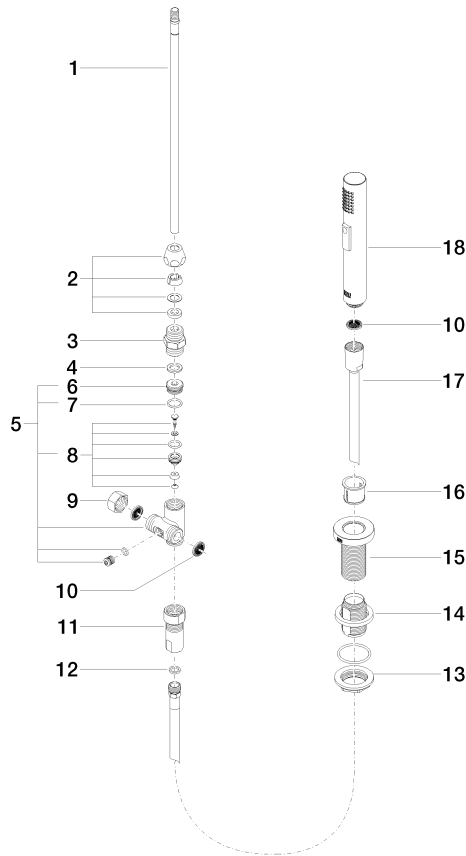

27 721 970

Fits: ELIO, TARA, TARA ULTRA

- with round rosette
- spray flow
- automatic spout/shower diverter
- height of mixer 191 mm
- hole diameter rinsing spray 32mm
- fabric braided hose 1500 mm
- sprayface with anti-scaling system
- lead-free

Can only be combined with 33826790, 32800790, 33826888, 32815888, 20815892, 33826875.

Intrinsic protection against back flow.

Button has to be pressed while using.

	Durabronss (23kt Gold)	27 721 970-09
	Chrome	27 721 970-00
	Brushed Platinum	27 721 970-06
	Platinum	27 721 970-08
	Dark Chrome	27 721 970-19
	Brushed Durabronss (23kt Gold)	27 721 970-28
	Matte Black	27 721 970-33
	Brushed Champagne (22kt Gold)	27 721 970-46
	Champagne (22kt Gold)	27 721 970-47
	Brushed Chrome	27 721 970-93
	Brushed Dark Platinum	27 721 970-99

27 721 970

mm [inches]

Flow rate chart

Certificates

LGA_18901.

Belgaqua_21-027-27_3.

IAPMO_N-4976 (2).

LGA_29572.

IAPMO_6397.

27 721 970

Parts for other finishes can be found here: [Chrome](#)

Spare parts list

No.	Item Number	Name	Quantity used	Delivery time
1	04 24 02 046 01-07	pipe	1	10
2	90 23 30 040 00-09	threaded connector	1	40
3	90 24 03 168 00 90	nipple	1	2
4	90 14 20 002 00 90	seal	1	2
5	90 17 09 046 10 90	diverter	1	2
6	09 24 04 112 10 90	nipple	1	2
7	90 14 10 033 00 90	seal	1	2
8	90 21 10 031 10 90	diverter	1	2
9	04 21 02 006 00 92	cap	1	2
10	09 23 01 039 90	sieve	2	2
11	90 24 03 241 00 90	nipple	1	2
12	90 14 20 019 00 90	seal	1	2
13	04 30 11 038 66 90	fixing set	1	2
14	12 720 970 90	Extension set -	1	60
15	09 30 01 285-09	rosette	1	40
16	90 18 40 085 00 90	sleeve	1	2
17	90 30 02 062 00-09	hose	1	40
18	04 12 11 158 00-09	shower	1	40