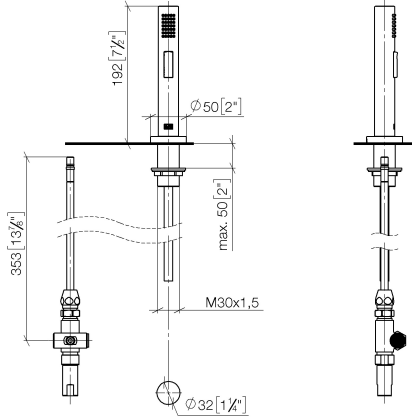

27 721 970

Fits: ELIO, TARA, TARA ULTRA

- with round rosette
- spray flow
- automatic spout/shower diverter
- height of mixer 191 mm
- hole diameter rinsing spray 32mm
- fabric braided hose 1500 mm
- sprayface with anti-scaling system
- lead-free

Can only be combined with 33826790, 32800790, 33826888, 32815888, 20815892, 33826875.

Intrinsic protection against back flow.

Button has to be pressed while using.

	Dark Chrome	27 721 970-19
	Chrome	27 721 970-00
	Brushed Platinum	27 721 970-06
	Platinum	27 721 970-08
	Durabronze (23kt Gold)	27 721 970-09
	Brushed Durabronze (23kt Gold)	27 721 970-28
	Matte Black	27 721 970-33
	Brushed Champagne (22kt Gold)	27 721 970-46
	Champagne (22kt Gold)	27 721 970-47
	Brushed Chrome	27 721 970-93
	Brushed Dark Platinum	27 721 970-99

27 721 970

mm [inches]

Flow rate chart

Codes & Standards

DIN 4109

ISO 3822

NSF372

NSF61