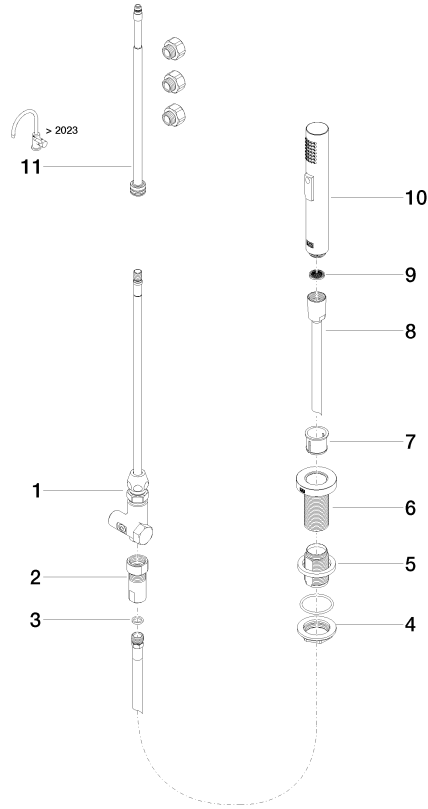

27 721 970

Fits: ELIO, TARA, TARA ULTRA

- with round rosette
- spray flow
- automatic spout/shower diverter
- height of mixer 191 mm
- hole diameter rinsing spray 32mm
- fabric braided hose 1500 mm
- sprayface with anti-scaling system
- lead-free

### Certificates

LGA\_29

IAPMO\_N-4976

IAPMO\_6

LGA\_18

27 721 970

Parts for other  
finishes can be found  
here: [Chrome](#)

## Rinsing spray set - Dark Chrome

---

ELIO

27 721 970

### **Spare parts list**