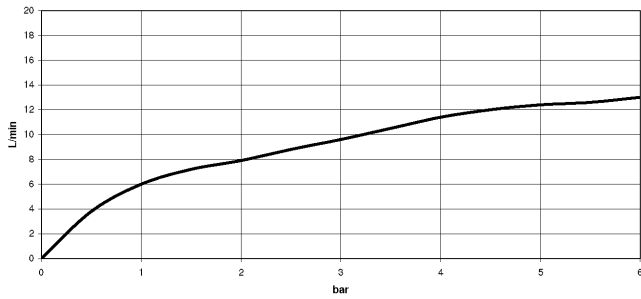

27 721 970

Fits: ELIO, TARA, TARA ULTRA

- with round rosette
- spray flow
- automatic spout/shower diverter
- height of mixer 191 mm
- hole diameter rinsing spray 32mm
- fabric braided hose 1500 mm
- sprayface with anti-scaling system
- lead-free

Can only be combined with 33826790, 32800790, 33826888, 32815888, 20815892, 33826875.

Intrinsic protection against back flow.

Button has to be pressed while using.

	Dark Chrome	27 721 970-19
	Chrome	27 721 970-00
	Brushed Platinum	27 721 970-06
	Platinum	27 721 970-08
	Durabronze (23kt Gold)	27 721 970-09
	Brushed Durabronze (23kt Gold)	27 721 970-28
	Matte Black	27 721 970-33
	Brushed Champagne (22kt Gold)	27 721 970-46
	Champagne (22kt Gold)	27 721 970-47
	Brushed Chrome	27 721 970-93
	Brushed Dark Platinum	27 721 970-99

27 721 970

mm [inches]

Flow rate chart

Codes & Standards

DIN 4109

ISO 3822

NSF372

NSF61