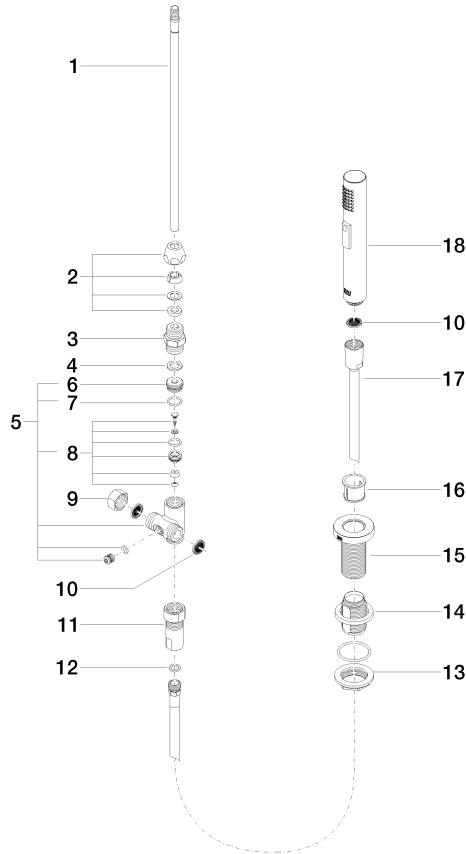

27 721 970

Fits: ELIO, TARA, TARA ULTRA

- with round rosette
- spray flow
- automatic spout/shower diverter
- height of mixer 191 mm
- hole diameter rinsing spray 32mm
- fabric braided hose 1500 mm
- sprayface with anti-scaling system
- lead-free

Can only be combined with 33826790, 32800790, 33826888, 32815888, 20815892, 33826875.

Intrinsic protection against back flow.

Button has to be pressed while using.

	Brushed Durabronz (23kt Gold)	27 721 970-28
	Chrome	27 721 970-00
	Brushed Platinum	27 721 970-06
	Platinum	27 721 970-08
	Durabronz (23kt Gold)	27 721 970-09
	Dark Chrome	27 721 970-19
	Matte Black	27 721 970-33
	Brushed Champagne (22kt Gold)	27 721 970-46
	Champagne (22kt Gold)	27 721 970-47
	Brushed Chrome	27 721 970-93
	Brushed Dark Platinum	27 721 970-99

27 721 970

mm [inches]

Flow rate chart

Certificates

LGA\_18901.

Belgaqua\_21-027-  
27\_3.

IAPMO\_N-4976 (2).

LGA\_29572.

IAPMO\_6397.

27 721 970

Parts for other finishes can be found here: [Chrome](#)

Spare parts list

No.	Item Number	Name	Quantity used	Delivery time
1	04 24 02 046 01-07	pipe	1	10
2	90 23 30 040 00-28	threaded connector	1	20
3	90 24 03 168 00 90	nipple	1	2
4	90 14 20 002 00 90	seal	1	2
5	90 17 09 046 10 90	diverter	1	2
6	09 24 04 112 10 90	nipple	1	2
7	90 14 10 033 00 90	seal	1	2
8	90 21 10 031 10 90	diverter	1	2
9	04 21 02 006 00 92	cap	1	2
10	09 23 01 039 90	sieve	2	2
11	90 24 03 241 00 90	nipple	1	2
12	90 14 20 019 00 90	seal	1	2
13	04 30 11 038 66 90	fixing set	1	2
14	12 720 970 90	Extension set -	1	60
15	09 30 01 285-28	rosette	1	20
16	90 18 40 085 00 90	sleeve	1	2
17	90 30 02 062 00-28	hose	1	20
18	04 12 11 158 00-28	shower	1	20