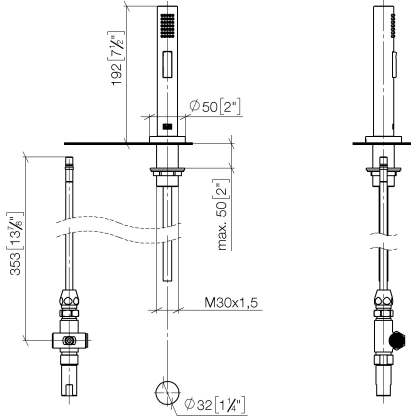

Rinsing spray set - Brushed Champagne (22kt Gold)

ELIO

27 721 970

Fits: ELIO, TARA, TARA ULTRA

- with round rosette
- spray flow
- automatic spout/shower diverter
- height of mixer 191 mm
- hole diameter rinsing spray 32mm
- fabric braided hose 1500 mm
- sprayface with anti-scaling system
- lead-free

Can only be combined with 33826790, 32800790, 33826888, 32815888, 20815892, 33826875.

Intrinsic protection against back flow.

Button has to be pressed while using.

	Brushed Champagne (22kt Gold)	27 721 970-46
	Chrome	27 721 970-00
	Brushed Platinum	27 721 970-06
	Platinum	27 721 970-08
	Durabrass (23kt Gold)	27 721 970-09
	Dark Chrome	27 721 970-19
	Brushed Durabrass (23kt Gold)	27 721 970-28
	Matte Black	27 721 970-33
	Champagne (22kt Gold)	27 721 970-47
	Brushed Chrome	27 721 970-93
	Brushed Dark Platinum	27 721 970-99

27 721 970

mm [inches]

Flow rate chart

Certificates

LGA_18901.

IAPMO_N-4976 (2). LGA_29572.

IAPMO_6397.

27 721 970