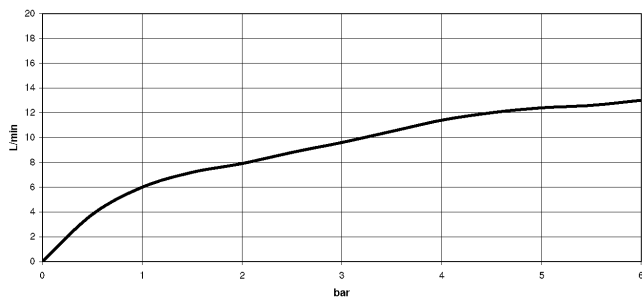

Rinsing spray set - Brushed Champagne (22kt Gold)

ELIO

27 721 970

Fits: ELIO, TARA, TARA ULTRA

- with round rosette
- spray flow
- automatic spout/shower diverter
- height of mixer 191 mm
- hole diameter rinsing spray 32mm
- fabric braided hose 1500 mm
- sprayface with anti-scaling system
- lead-free

Can only be combined with 33826790, 32800790, 33826888, 32815888, 20815892, 33826875.

Intrinsic protection against back flow.

Button has to be pressed while using.

	Brushed Champagne (22kt Gold)	27 721 970-46
	Chrome	27 721 970-00
	Brushed Platinum	27 721 970-06
	Platinum	27 721 970-08
	Durabrass (23kt Gold)	27 721 970-09
	Dark Chrome	27 721 970-19
	Brushed Durabrass (23kt Gold)	27 721 970-28
	Matte Black	27 721 970-33
	Champagne (22kt Gold)	27 721 970-47
	Brushed Chrome	27 721 970-93
	Brushed Dark Platinum	27 721 970-99

27 721 970

mm [inches]

Flow rate chart

Certificates

LGA_18901.

IAPMO_N-4976 (2). LGA_29572.

IAPMO_6397.

27 721 970