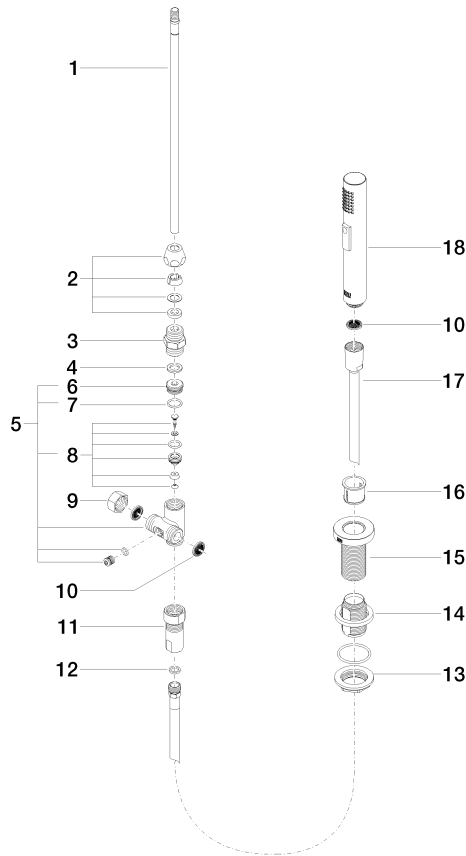

27 721 970

Fits: ELIO, TARA, TARA ULTRA

- with round rosette
- spray flow
- automatic spout/shower diverter
- height of mixer 191 mm
- hole diameter rinsing spray 32mm
- fabric braided hose 1500 mm
- sprayface with anti-scaling system
- lead-free

Can only be combined with 33826790, 32800790, 33826888, 32815888, 20815892, 33826875.

Intrinsic protection against back flow.

Button has to be pressed while using.

	Brushed Chrome	27 721 970-93
	Chrome	27 721 970-00
	Brushed Platinum	27 721 970-06
	Platinum	27 721 970-08
	Durabrand (23kt Gold)	27 721 970-09
	Dark Chrome	27 721 970-19
	Brushed Durabrand (23kt Gold)	27 721 970-28
	Matte Black	27 721 970-33
	Brushed Champagne (22kt Gold)	27 721 970-46
	Champagne (22kt Gold)	27 721 970-47
	Brushed Dark Platinum	27 721 970-99

27 721 970

mm [inches]

Flow rate chart

Certificates

LGA_18901.

IAPMO_N-4976 (2). LGA_29572.

IAPMO_6397.

27 721 970

Parts for other finishes can be found here: [Chrome](#)

Spare parts list

No.	Item Number	Name	Quantity used	Delivery time
1	04 24 02 046 01-07	pipe	1	10
2	90 23 30 040 00-93	threaded connector	1	20
3	90 24 03 168 00 90	nipple	1	2
4	90 14 20 002 00 90	seal	1	2
5	90 17 09 046 10 90	diverter	1	2
6	09 24 04 112 10 90	nipple	1	2
7	90 14 10 033 00 90	seal	1	2
8	90 21 10 031 10 90	diverter	1	2
9	04 21 02 006 00 92	cap	1	2
10	09 23 01 039 90	sieve	2	2
11	90 24 03 241 00 90	nipple	1	2
12	90 14 20 019 00 90	seal	1	2
13	04 30 11 038 66 90	fixing set	1	2
14	12 720 970 90	Extension set -	1	60
15	09 30 01 285-93	rosette	1	60
16	90 18 40 085 00 90	sleeve	1	2
17	90 30 02 062 00-93	hose	1	20
18	04 12 11 158 00-93	shower	1	20