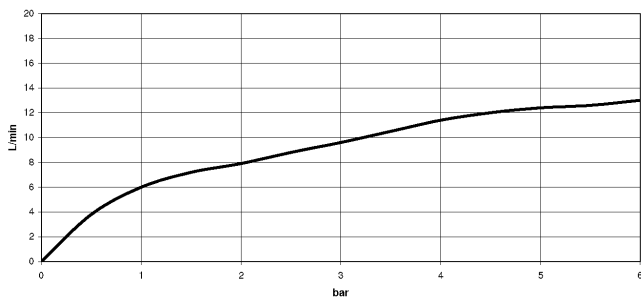

Can only be combined with 33826790, 32800790, 33826888, 32815888, 20815892, 33826875.

Intrinsic protection against back flow.

Button has to be pressed while using.

	Brushed Dark Platinum	27 721 970-99
	Chrome	27 721 970-00
	Brushed Platinum	27 721 970-06
	Platinum	27 721 970-08
	Durabronze (23kt Gold)	27 721 970-09
	Dark Chrome	27 721 970-19
	Brushed Durabronze (23kt Gold)	27 721 970-28
	Matte Black	27 721 970-33
	Brushed Champagne (22kt Gold)	27 721 970-46
	Champagne (22kt Gold)	27 721 970-47
	Brushed Chrome	27 721 970-93

27 721 970

mm [inches]

Flow rate chart

Codes & Standards

DIN 4109

EN 1717

ISO 3822

NSF372