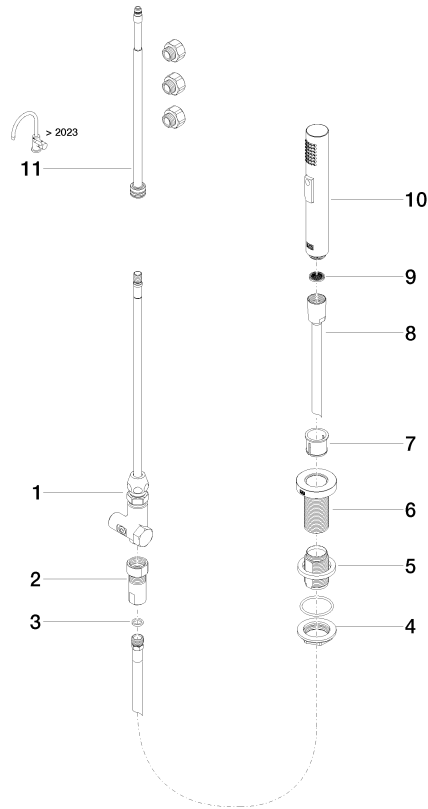

Rinsing spray set - Brushed Dark Platinum

ELIO

27 721 970

Fits: ELIO, TARA, TARA ULTRA

- with round rosette
- spray flow
- automatic spout/shower diverter
- height of mixer 191 mm
- hole diameter rinsing spray 32mm
- fabric braided hose 1500 mm
- sprayface with anti-scaling system
- lead-free

27 721 970

mm [inches]

Flow rate chart

Codes & Standards

DIN 4109

EN 1717

ISO 3822

NSF372

IAPMO_6

LGA_18

Belgaqua_21-027-2

27 721 970

Product version up to 10/27/2020

Product version from 10/27/2020

Parts for other finishes can be found here: [Chrome](#)

Rinsing spray set - Brushed Dark Platinum

ELIO

27 721 970

Spare parts list

Product version up to 10/27/2020

Product version from 10/27/2020

No.	Item Number	Name	Quantity used	Delivery time
	90 17 09 046 11 90	diverter	12	2