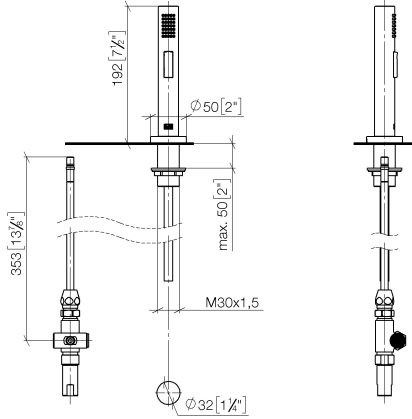

Rinsing spray set - Brushed Dark Platinum

ELIO

27 721 970

Fits: ELIO, TARA, TARA ULTRA

- with round rosette
- spray flow
- automatic spout/shower diverter
- height of mixer 191 mm
- hole diameter rinsing spray 32mm
- fabric braided hose 1500 mm
- sprayface with anti-scaling system
- lead-free

Can only be combined with 33826790, 32800790, 33826888, 32815888, 20815892, 33826875.

Intrinsic protection against back flow.

Button has to be pressed while using.

	Brushed Dark Platinum	27 721 970-99
	Chrome	27 721 970-00
	Brushed Platinum	27 721 970-06
	Platinum	27 721 970-08
	Durabronze (23kt Gold)	27 721 970-09
	Dark Chrome	27 721 970-19
	Brushed Durabronze (23kt Gold)	27 721 970-28
	Matte Black	27 721 970-33
	Brushed Champagne (22kt Gold)	27 721 970-46
	Champagne (22kt Gold)	27 721 970-47
	Brushed Chrome	27 721 970-93

27 721 970

mm [inches]

Flow rate chart

Codes & Standards

DIN 4109

EN 1717

ISO 3822

NSF372

ELIO

27 721 970

Spare parts list

Product version up to 10/27/2020

Product version from 10/27/2020

No.	Item Number	Name	Quantity used	Delivery time
	90 17 09 046 11 90	diverter	12	2