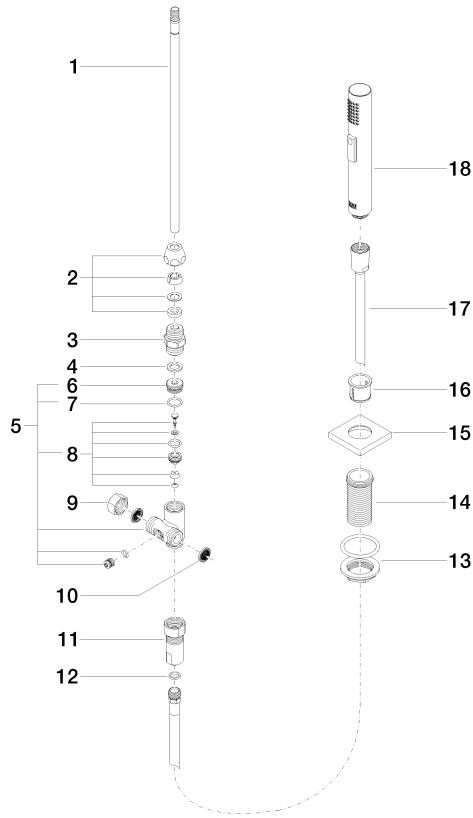

Rinsing spray set - Chrome

LOT

27 722 970

- with angular rosette
- spray flow
- automatic spout/shower diverter
- height of mixer 189 mm
- hole diameter rinsing spray 32mm
- fabric braided hose 1500 mm
- sprayface with anti-scaling system
- lead-free

Can only be combined with 32800680, 32843680.

Intrinsic protection against back flow.

Button has to be pressed while using.

	Chrome	27 722 970-00
	Brushed Platinum	27 722 970-06
	Platinum	27 722 970-08
	Durabrand (23kt Gold)	27 722 970-09
	Dark Chrome	27 722 970-19
	Brushed Durabrand (23kt Gold)	27 722 970-28
	Brushed Champagne (22kt Gold)	27 722 970-46
	Champagne (22kt Gold)	27 722 970-47
	Brushed Chrome	27 722 970-93
	Brushed Dark Platinum	27 722 970-99

27 722 970

mm [inches]

Flow rate chart

Certificates

Belgaqua_21-027- 27_3. IAPMO_N-4976 (2). LGA_29572. IAPMO_6397. LGA_38645.

27 722 970

Spare parts list

No.	Item Number	Name	Quantity used	Delivery time
1	04 24 02 046 01-07	pipe	1	10
2	90 23 30 040 00-00	threaded connector	1	10
3	90 24 03 168 00 90	nipple	1	2
4	90 14 20 002 00 90	seal	1	2
5	90 17 09 046 10 90	diverter	1	2
6	09 24 04 112 10 90	nipple	1	2
7	90 14 10 033 00 90	seal	1	2
8	90 21 10 031 10 90	diverter	1	2
9	04 21 02 006 00 92	cap	1	2
10	09 23 01 039 90	sieve	2	2
11	90 24 03 241 00 90	nipple	1	2
12	90 14 20 019 00 90	seal	1	2
13	04 23 10 032 46 90	fixing set	1	2
14	09 30 01 090-07	sleeve	1	30
16	90 18 40 085 00 90	sleeve	1	2
17	90 30 02 062 00-00	hose	1	2
18	04 12 11 158 00-00	shower	1	10