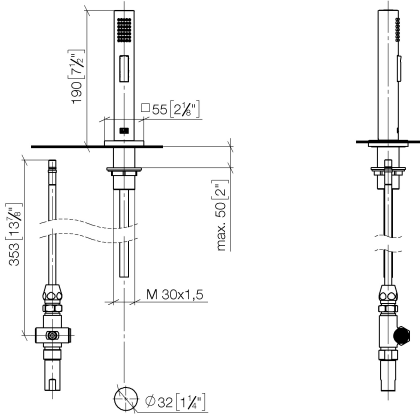

Rinsing spray set - Chrome

LOT

27 722 970

- with angular rosette
- spray flow
- automatic spout/shower diverter
- height of mixer 189 mm
- hole diameter rinsing spray 32mm
- fabric braided hose 1500 mm
- sprayface with anti-scaling system
- lead-free

Can only be combined with 32800680, 32843680.

Intrinsic protection against back flow.

Button has to be pressed while using.

	Chrome	27 722 970-00
	Brushed Platinum	27 722 970-06
	Platinum	27 722 970-08
	Durabrand (23kt Gold)	27 722 970-09
	Dark Chrome	27 722 970-19
	Brushed Durabrand (23kt Gold)	27 722 970-28
	Brushed Champagne (22kt Gold)	27 722 970-46
	Champagne (22kt Gold)	27 722 970-47
	Brushed Chrome	27 722 970-93
	Brushed Dark Platinum	27 722 970-99

27 722 970

mm [inches]

Flow rate chart

Certificates

Belgaqua_21-027- 27_3. IAPMO_N-4976 (2). LGA_29572. IAPMO_6397. LGA_38645.

27 722 970

Spare parts list

No.	Item Number	Name	Quantity used	Delivery time
1	04 24 02 046 01-07	pipe	1	10
2	90 23 30 040 00-00	threaded connector	1	10
3	90 24 03 168 00 90	nipple	1	2
4	90 14 20 002 00 90	seal	1	2
5	90 17 09 046 10 90	diverter	1	2
6	09 24 04 112 10 90	nipple	1	2
7	90 14 10 033 00 90	seal	1	2
8	90 21 10 031 10 90	diverter	1	2
9	04 21 02 006 00 92	cap	1	2
10	09 23 01 039 90	sieve	2	2
11	90 24 03 241 00 90	nipple	1	2
12	90 14 20 019 00 90	seal	1	2
13	04 23 10 032 46 90	fixing set	1	2
14	09 30 01 090-07	sleeve	1	30
16	90 18 40 085 00 90	sleeve	1	2
17	90 30 02 062 00-00	hose	1	2
18	04 12 11 158 00-00	shower	1	10