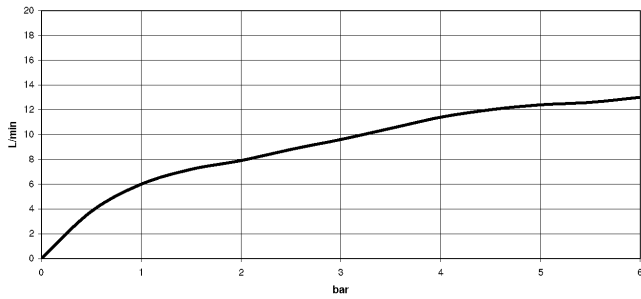

Rinsing spray set - Brushed Platinum

LOT

27 722 970

- with angular rosette
- spray flow
- automatic spout/shower diverter
- height of mixer 189 mm
- hole diameter rinsing spray 32mm
- fabric braided hose 1500 mm
- sprayface with anti-scaling system
- lead-free

Can only be combined with 32800680, 32843680.

Intrinsic protection against back flow.

Button has to be pressed while using.

	Brushed Platinum	27 722 970-06
	Chrome	27 722 970-00
	Platinum	27 722 970-08
	Durabrand (23kt Gold)	27 722 970-09
	Dark Chrome	27 722 970-19
	Brushed Durabrand (23kt Gold)	27 722 970-28
	Brushed Champagne (22kt Gold)	27 722 970-46
	Champagne (22kt Gold)	27 722 970-47
	Brushed Chrome	27 722 970-93
	Brushed Dark Platinum	27 722 970-99

27 722 970

mm [inches]

Flow rate chart

Certificates

Belgaqua_21-027- 27_3. IAPMO_N-4976 (2). LGA_29572. IAPMO_6397. LGA_38645.

27 722 970

Parts for other finishes can be found here: [Chrome](#)

Spare parts list