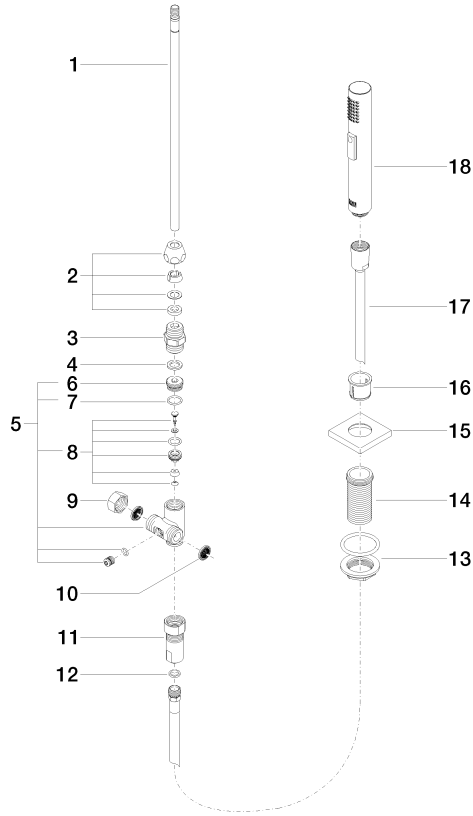

Rinsing spray set - Brushed Platinum

LOT

27 722 970

- with angular rosette
- spray flow
- automatic spout/shower diverter
- height of mixer 189 mm
- hole diameter rinsing spray 32mm
- fabric braided hose 1500 mm
- sprayface with anti-scaling system
- lead-free

Can only be combined with 32800680, 32843680.

Intrinsic protection against back flow.

Button has to be pressed while using.

	Brushed Platinum	27 722 970-06
	Chrome	27 722 970-00
	Platinum	27 722 970-08
	Durabrand (23kt Gold)	27 722 970-09
	Dark Chrome	27 722 970-19
	Brushed Durabrand (23kt Gold)	27 722 970-28
	Brushed Champagne (22kt Gold)	27 722 970-46
	Champagne (22kt Gold)	27 722 970-47
	Brushed Chrome	27 722 970-93
	Brushed Dark Platinum	27 722 970-99

27 722 970

mm [inches]

Flow rate chart

Certificates

Belgaqua_21-027- 27_3. IAPMO_N-4976 (2). LGA_29572. IAPMO_6397. LGA_38645.

27 722 970

Parts for other finishes can be found here: [Chrome](#)

Spare parts list

No.	Item Number	Name	Quantity used	Delivery time
1	04 24 02 046 01-07	pipe	1	10
2	90 23 30 040 00-06	threaded connector	1	10
3	90 24 03 168 00 90	nipple	1	2
4	90 14 20 002 00 90	seal	1	2
5	90 17 09 046 10 90	diverter	1	2
6	09 24 04 112 10 90	nipple	1	2
7	90 14 10 033 00 90	seal	1	2
8	90 21 10 031 10 90	diverter	1	2
9	04 21 02 006 00 92	cap	1	2
10	09 23 01 039 90	sieve	2	2
11	90 24 03 241 00 90	nipple	1	2
12	90 14 20 019 00 90	seal	1	2
13	04 23 10 032 46 90	fixing set	1	2
14	09 30 01 090-07	sleeve	1	30
16	90 18 40 085 00 90	sleeve	1	2
17	90 30 02 062 00-06	hose	1	10
18	04 12 11 158 00-06	shower	1	10