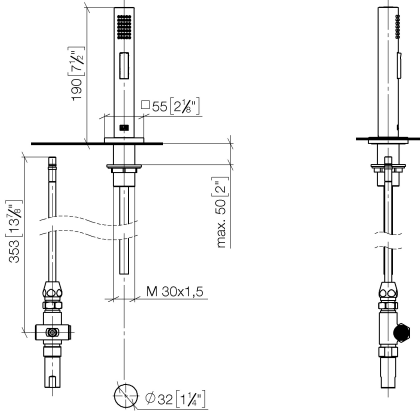

Rinsing spray set - Brushed Platinum

LOT

27 722 970

- with angular rosette
- spray flow
- automatic spout/shower diverter
- height of mixer 189 mm
- hole diameter rinsing spray 32mm
- fabric braided hose 1500 mm
- sprayface with anti-scaling system
- lead-free

Can only be combined with 32800680, 32843680.

Intrinsic protection against back flow.

Button has to be pressed while using.

	Brushed Platinum	27 722 970-06
	Chrome	27 722 970-00
	Platinum	27 722 970-08
	Durabrand (23kt Gold)	27 722 970-09
	Dark Chrome	27 722 970-19
	Brushed Durabrand (23kt Gold)	27 722 970-28
	Brushed Champagne (22kt Gold)	27 722 970-46
	Champagne (22kt Gold)	27 722 970-47
	Brushed Chrome	27 722 970-93
	Brushed Dark Platinum	27 722 970-99

27 722 970

mm [inches]

Flow rate chart

Certificates

Belgaqua_21-027- 27_3. IAPMO_N-4976 (2). LGA_29572. IAPMO_6397. LGA_38645.

27 722 970

Parts for other finishes can be found here: [Chrome](#)

Spare parts list

No.	Item Number	Name	Quantity used	Delivery time
1	04 24 02 046 01-07	pipe	1	10
2	90 23 30 040 00-06	threaded connector	1	10
3	90 24 03 168 00 90	nipple	1	2
4	90 14 20 002 00 90	seal	1	2
5	90 17 09 046 10 90	diverter	1	2
6	09 24 04 112 10 90	nipple	1	2
7	90 14 10 033 00 90	seal	1	2
8	90 21 10 031 10 90	diverter	1	2
9	04 21 02 006 00 92	cap	1	2
10	09 23 01 039 90	sieve	2	2
11	90 24 03 241 00 90	nipple	1	2
12	90 14 20 019 00 90	seal	1	2
13	04 23 10 032 46 90	fixing set	1	2
14	09 30 01 090-07	sleeve	1	30
16	90 18 40 085 00 90	sleeve	1	2
17	90 30 02 062 00-06	hose	1	10
18	04 12 11 158 00-06	shower	1	10