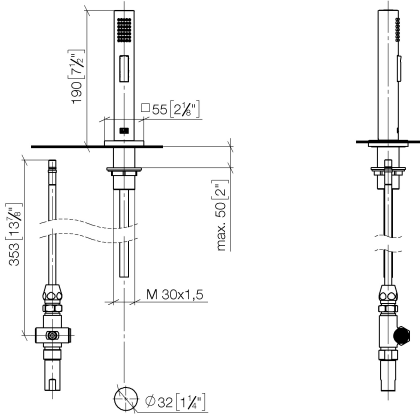

## Rinsing spray set - Platinum

LOT

27 722 970

- with angular rosette
- spray flow
- automatic spout/shower diverter
- height of mixer 189 mm
- hole diameter rinsing spray 32mm
- fabric braided hose 1500 mm
- sprayface with anti-scaling system
- lead-free

Can only be combined with 32800680, 32843680.

Intrinsic protection against back flow.

Button has to be pressed while using.

	Platinum	27 722 970-08
	Chrome	27 722 970-00
	Brushed Platinum	27 722 970-06
	Durabross (23kt Gold)	27 722 970-09
	Dark Chrome	27 722 970-19
	Brushed Durabross (23kt Gold)	27 722 970-28
	Brushed Champagne (22kt Gold)	27 722 970-46
	Champagne (22kt Gold)	27 722 970-47
	Brushed Chrome	27 722 970-93
	Brushed Dark Platinum	27 722 970-99

27 722 970

mm [inches]

Flow rate chart

Certificates

Belgaqua\_21-027- 27\_3. IAPMO\_N-4976 (2). LGA\_29572. IAPMO\_6397. LGA\_38645.

**Rinsing spray set - Platinum**

LOT

27 722 970

Parts for other finishes can be found here: [Chrome](#)

**Spare parts list**

No.	Item Number	Name	Quantity used	Delivery time
1	04 24 02 046 01-07	pipe	1	10
2	90 23 30 040 00-08	threaded connector	1	40
3	90 24 03 168 00 90	nipple	1	2
4	90 14 20 002 00 90	seal	1	2
5	90 17 09 046 10 90	diverter	1	2
6	09 24 04 112 10 90	nipple	1	2
7	90 14 10 033 00 90	seal	1	2
8	90 21 10 031 10 90	diverter	1	2
9	04 21 02 006 00 92	cap	1	2
10	09 23 01 039 90	sieve	2	2
11	90 24 03 241 00 90	nipple	1	2
12	90 14 20 019 00 90	seal	1	2
13	04 23 10 032 46 90	fixing set	1	2
14	09 30 01 090-07	sleeve	1	30
15	09 27 78 011-08	rosette	1	40
16	90 18 40 085 00 90	sleeve	1	2
17	90 30 02 062 00-08	hose	1	40
18	04 12 11 158 00-08	shower	1	40