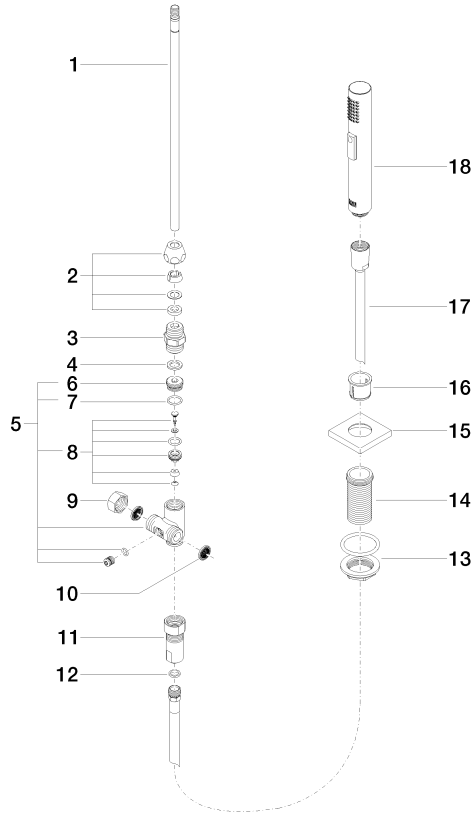

## Rinsing spray set - Platinum

LOT

27 722 970

- with angular rosette
- spray flow
- automatic spout/shower diverter
- height of mixer 189 mm
- hole diameter rinsing spray 32mm
- fabric braided hose 1500 mm
- sprayface with anti-scaling system
- lead-free

Can only be combined with 32800680, 32843680.

Intrinsic protection against back flow.

Button has to be pressed while using.

	Platinum	27 722 970-08
	Chrome	27 722 970-00
	Brushed Platinum	27 722 970-06
	Durabross (23kt Gold)	27 722 970-09
	Dark Chrome	27 722 970-19
	Brushed Durabross (23kt Gold)	27 722 970-28
	Brushed Champagne (22kt Gold)	27 722 970-46
	Champagne (22kt Gold)	27 722 970-47
	Brushed Chrome	27 722 970-93
	Brushed Dark Platinum	27 722 970-99

27 722 970

mm [inches]

Flow rate chart

Certificates

Belgaqua\_21-027- 27\_3. IAPMO\_N-4976 (2). LGA\_29572. IAPMO\_6397. LGA\_38645.

**Rinsing spray set - Platinum**

LOT

27 722 970

Parts for other finishes can be found here: [Chrome](#)

**Spare parts list**

No.	Item Number	Name	Quantity used	Delivery time
1	04 24 02 046 01-07	pipe	1	10
2	90 23 30 040 00-08	threaded connector	1	40
3	90 24 03 168 00 90	nipple	1	2
4	90 14 20 002 00 90	seal	1	2
5	90 17 09 046 10 90	diverter	1	2
6	09 24 04 112 10 90	nipple	1	2
7	90 14 10 033 00 90	seal	1	2
8	90 21 10 031 10 90	diverter	1	2
9	04 21 02 006 00 92	cap	1	2
10	09 23 01 039 90	sieve	2	2
11	90 24 03 241 00 90	nipple	1	2
12	90 14 20 019 00 90	seal	1	2
13	04 23 10 032 46 90	fixing set	1	2
14	09 30 01 090-07	sleeve	1	30
15	09 27 78 011-08	rosette	1	40
16	90 18 40 085 00 90	sleeve	1	2
17	90 30 02 062 00-08	hose	1	40
18	04 12 11 158 00-08	shower	1	40