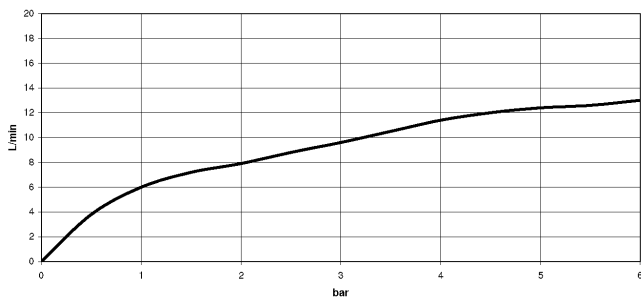

Rinsing spray set - Durabronss (23kt Gold)

LOT

27 722 970

- with angular rosette
- spray flow
- automatic spout/shower diverter
- height of mixer 189 mm
- hole diameter rinsing spray 32mm
- fabric braided hose 1500 mm
- sprayface with anti-scaling system
- lead-free

Can only be combined with 32800680, 32843680.

Intrinsic protection against back flow.

Button has to be pressed while using.

	Durabronss (23kt Gold)	27 722 970-09
	Chrome	27 722 970-00
	Brushed Platinum	27 722 970-06
	Platinum	27 722 970-08
	Dark Chrome	27 722 970-19
	Brushed Durabronss (23kt Gold)	27 722 970-28
	Brushed Champagne (22kt Gold)	27 722 970-46
	Champagne (22kt Gold)	27 722 970-47
	Brushed Chrome	27 722 970-93
	Brushed Dark Platinum	27 722 970-99

27 722 970

mm [inches]

Flow rate chart

Certificates

IAPMO_N-4976 (2). LGA_29572. IAPMO_6397. LGA_38645.

27 722 970

Parts for other
finishes can be found
here: [Chrome](#)