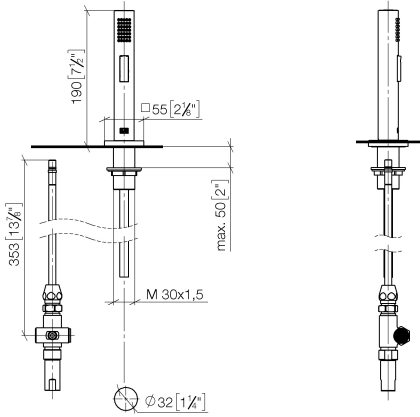

Rinsing spray set - Durabronss (23kt Gold)

LOT

27 722 970

- with angular rosette
- spray flow
- automatic spout/shower diverter
- height of mixer 189 mm
- hole diameter rinsing spray 32mm
- fabric braided hose 1500 mm
- sprayface with anti-scaling system
- lead-free

Can only be combined with 32800680, 32843680.

Intrinsic protection against back flow.

Button has to be pressed while using.

	Durabronss (23kt Gold)	27 722 970-09
	Chrome	27 722 970-00
	Brushed Platinum	27 722 970-06
	Platinum	27 722 970-08
	Dark Chrome	27 722 970-19
	Brushed Durabronss (23kt Gold)	27 722 970-28
	Brushed Champagne (22kt Gold)	27 722 970-46
	Champagne (22kt Gold)	27 722 970-47
	Brushed Chrome	27 722 970-93
	Brushed Dark Platinum	27 722 970-99

27 722 970

mm [inches]

Flow rate chart

Certificates

IAPMO_N-4976 (2). LGA_29572. IAPMO_6397. LGA_38645.

27 722 970

Parts for other
finishes can be found
here: [Chrome](#)