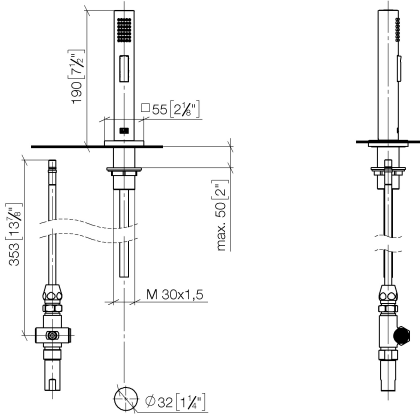

**Rinsing spray set - Dark Chrome**

LOT

27 722 970

- with angular rosette
- spray flow
- automatic spout/shower diverter
- height of mixer 189 mm
- hole diameter rinsing spray 32mm
- fabric braided hose 1500 mm
- sprayface with anti-scaling system
- lead-free

Can only be combined with 32800680, 32843680.

Intrinsic protection against back flow.

Button has to be pressed while using.

	Dark Chrome	27 722 970-19
	Chrome	27 722 970-00
	Brushed Platinum	27 722 970-06
	Platinum	27 722 970-08
	Durabrand (23kt Gold)	27 722 970-09
	Brushed Durabrand (23kt Gold)	27 722 970-28
	Brushed Champagne (22kt Gold)	27 722 970-46
	Champagne (22kt Gold)	27 722 970-47
	Brushed Chrome	27 722 970-93
	Brushed Dark Platinum	27 722 970-99

27 722 970

mm [inches]

Flow rate chart

Certificates

IAPMO\_N-4976 (2). LGA\_29572.

IAPMO\_6397.

LGA\_38645.

27 722 970