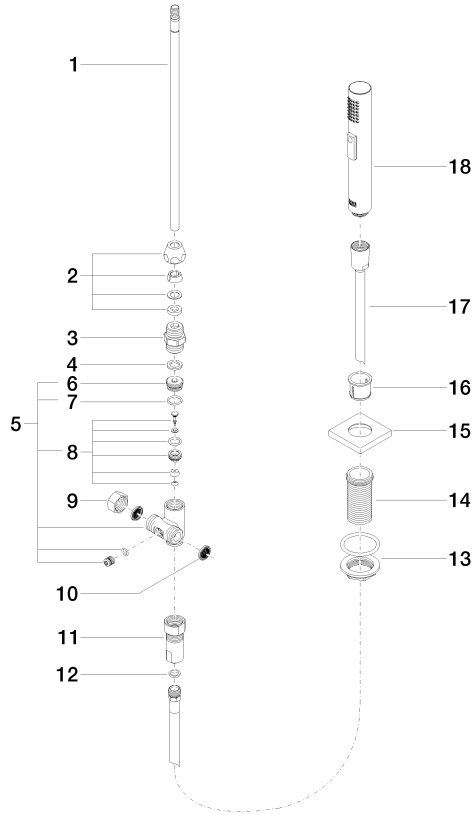

Rinsing spray set - Brushed Durabron (23kt Gold)

LOT

27 722 970

- with angular rosette
- spray flow
- automatic spout/shower diverter
- height of mixer 189 mm
- hole diameter rinsing spray 32mm
- fabric braided hose 1500 mm
- sprayface with anti-scaling system
- lead-free

Can only be combined with 32800680, 32843680.

Intrinsic protection against back flow.

Button has to be pressed while using.

	Brushed Durabron (23kt Gold)	27 722 970-28
	Chrome	27 722 970-00
	Brushed Platinum	27 722 970-06
	Platinum	27 722 970-08
	Durabron (23kt Gold)	27 722 970-09
	Dark Chrome	27 722 970-19
	Brushed Champagne (22kt Gold)	27 722 970-46
	Champagne (22kt Gold)	27 722 970-47
	Brushed Chrome	27 722 970-93
	Brushed Dark Platinum	27 722 970-99

27 722 970

mm [inches]

Flow rate chart

Certificates

Belgaqua_21-027- 27_3. IAPMO_N-4976 (2). LGA_29572. IAPMO_6397. LGA_38645.

27 722 970

Parts for other finishes can be found here: [Chrome](#)

Spare parts list

No.	Item Number	Name	Quantity used	Delivery time
1	04 24 02 046 01-07	pipe	1	10
2	90 23 30 040 00-28	threaded connector	1	20
3	90 24 03 168 00 90	nipple	1	2
4	90 14 20 002 00 90	seal	1	2
5	90 17 09 046 10 90	diverter	1	2
6	09 24 04 112 10 90	nipple	1	2
7	90 14 10 033 00 90	seal	1	2
8	90 21 10 031 10 90	diverter	1	2
9	04 21 02 006 00 92	cap	1	2
10	09 23 01 039 90	sieve	2	2
11	90 24 03 241 00 90	nipple	1	2
12	90 14 20 019 00 90	seal	1	2
13	04 23 10 032 46 90	fixing set	1	2
14	09 30 01 090-07	sleeve	1	30
15	09 27 78 011-28	rosette	1	20
16	90 18 40 085 00 90	sleeve	1	2
17	90 30 02 062 00-28	hose	1	20
18	04 12 11 158 00-28	shower	1	20