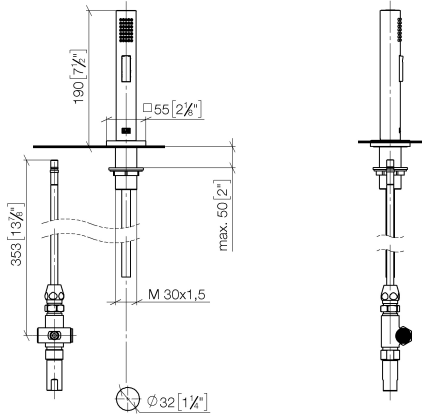

Rinsing spray set - Brushed Durabron (23kt Gold)

LOT

27 722 970

- with angular rosette
- spray flow
- automatic spout/shower diverter
- height of mixer 189 mm
- hole diameter rinsing spray 32mm
- fabric braided hose 1500 mm
- sprayface with anti-scaling system
- lead-free

Can only be combined with 32800680, 32843680.

Intrinsic protection against back flow.

Button has to be pressed while using.

	Brushed Durabron (23kt Gold)	27 722 970-28
	Chrome	27 722 970-00
	Brushed Platinum	27 722 970-06
	Platinum	27 722 970-08
	Durabron (23kt Gold)	27 722 970-09
	Dark Chrome	27 722 970-19
	Brushed Champagne (22kt Gold)	27 722 970-46
	Champagne (22kt Gold)	27 722 970-47
	Brushed Chrome	27 722 970-93
	Brushed Dark Platinum	27 722 970-99

27 722 970

mm [inches]

Flow rate chart

Certificates

Belgaqua_21-027- 27_3. IAPMO_N-4976 (2). LGA_29572. IAPMO_6397. LGA_38645.

27 722 970

Parts for other finishes can be found here: [Chrome](#)

Spare parts list

No.	Item Number	Name	Quantity used	Delivery time
1	04 24 02 046 01-07	pipe	1	10
2	90 23 30 040 00-28	threaded connector	1	20
3	90 24 03 168 00 90	nipple	1	2
4	90 14 20 002 00 90	seal	1	2
5	90 17 09 046 10 90	diverter	1	2
6	09 24 04 112 10 90	nipple	1	2
7	90 14 10 033 00 90	seal	1	2
8	90 21 10 031 10 90	diverter	1	2
9	04 21 02 006 00 92	cap	1	2
10	09 23 01 039 90	sieve	2	2
11	90 24 03 241 00 90	nipple	1	2
12	90 14 20 019 00 90	seal	1	2
13	04 23 10 032 46 90	fixing set	1	2
14	09 30 01 090-07	sleeve	1	30
15	09 27 78 011-28	rosette	1	20
16	90 18 40 085 00 90	sleeve	1	2
17	90 30 02 062 00-28	hose	1	20
18	04 12 11 158 00-28	shower	1	20