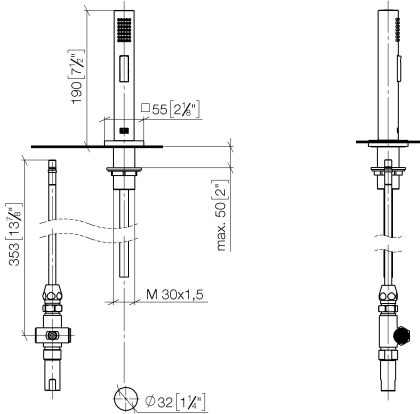

Rinsing spray set - Brushed Champagne (22kt Gold)

LOT

27 722 970

- with angular rosette
- spray flow
- automatic spout/shower diverter
- height of mixer 189 mm
- hole diameter rinsing spray 32mm
- fabric braided hose 1500 mm
- sprayface with anti-scaling system
- lead-free

Can only be combined with 32800680, 32843680.

Intrinsic protection against back flow.

Button has to be pressed while using.

	Brushed Champagne (22kt Gold)	27 722 970-46
	Chrome	27 722 970-00
	Brushed Platinum	27 722 970-06
	Platinum	27 722 970-08
	Durabress (23kt Gold)	27 722 970-09
	Dark Chrome	27 722 970-19
	Brushed Durabress (23kt Gold)	27 722 970-28
	Champagne (22kt Gold)	27 722 970-47
	Brushed Chrome	27 722 970-93
	Brushed Dark Platinum	27 722 970-99

27 722 970

mm [inches]

Flow rate chart

Certificates

IAPMO_N-4976 (2). LGA_29572.

IAPMO_6397.

LGA_38645.

Rinsing spray set - Brushed Champagne (22kt Gold)