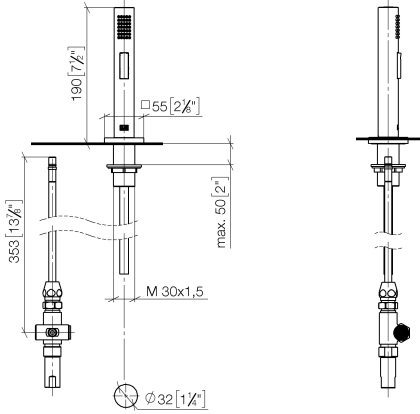

Rinsing spray set - Champagne (22kt Gold)

LOT

27 722 970

- with angular rosette
- spray flow
- automatic spout/shower diverter
- height of mixer 189 mm
- hole diameter rinsing spray 32mm
- fabric braided hose 1500 mm
- sprayface with anti-scaling system
- lead-free

Can only be combined with 32800680, 32843680.

Intrinsic protection against back flow.

Button has to be pressed while using.

	Champagne (22kt Gold)	27 722 970-47
	Chrome	27 722 970-00
	Brushed Platinum	27 722 970-06
	Platinum	27 722 970-08
	Durabrand (23kt Gold)	27 722 970-09
	Dark Chrome	27 722 970-19
	Brushed Durabrand (23kt Gold)	27 722 970-28
	Brushed Champagne (22kt Gold)	27 722 970-46
	Brushed Chrome	27 722 970-93
	Brushed Dark Platinum	27 722 970-99

27 722 970

mm [inches]

Flow rate chart

Certificates

IAPMO_N-4976 (2). LGA_29572. IAPMO_6397. LGA_38645.

27 722 970

Parts for other
finishes can be found
here: [Chrome](#)