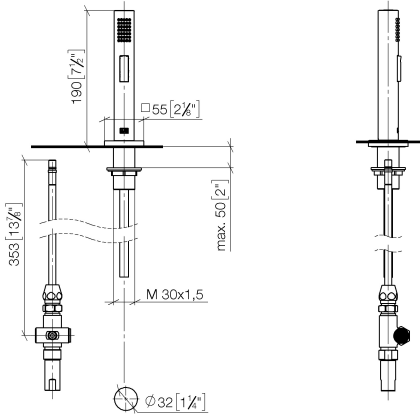

Rinsing spray set - Brushed Chrome

LOT

27 722 970

- with angular rosette
- spray flow
- automatic spout/shower diverter
- height of mixer 189 mm
- hole diameter rinsing spray 32mm
- fabric braided hose 1500 mm
- sprayface with anti-scaling system
- lead-free

Can only be combined with 32800680, 32843680.

Intrinsic protection against back flow.

Button has to be pressed while using.

	Brushed Chrome	27 722 970-93
	Chrome	27 722 970-00
	Brushed Platinum	27 722 970-06
	Platinum	27 722 970-08
	Durabrand (23kt Gold)	27 722 970-09
	Dark Chrome	27 722 970-19
	Brushed Durabrand (23kt Gold)	27 722 970-28
	Brushed Champagne (22kt Gold)	27 722 970-46
	Champagne (22kt Gold)	27 722 970-47
	Brushed Dark Platinum	27 722 970-99

27 722 970

mm [inches]

Flow rate chart

Certificates

IAPMO_N-4976 (2). LGA_29572. IAPMO_6397. LGA_38645.

27 722 970

Parts for other
finishes can be found
here: [Chrome](#)