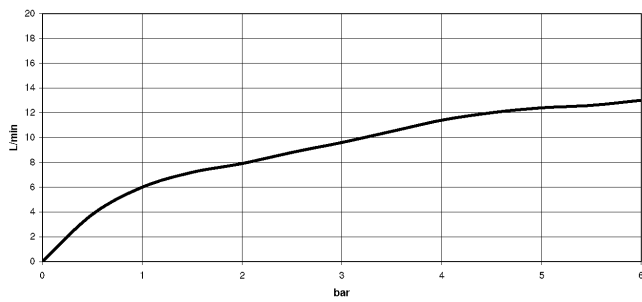

Rinsing spray set - Brushed Chrome

LOT

27 722 970

- with angular rosette
- spray flow
- automatic spout/shower diverter
- height of mixer 189 mm
- hole diameter rinsing spray 32mm
- fabric braided hose 1500 mm
- sprayface with anti-scaling system
- lead-free

Can only be combined with 32800680, 32843680.

Intrinsic protection against back flow.

Button has to be pressed while using.

	Brushed Chrome	27 722 970-93
	Chrome	27 722 970-00
	Brushed Platinum	27 722 970-06
	Platinum	27 722 970-08
	Durabrand (23kt Gold)	27 722 970-09
	Dark Chrome	27 722 970-19
	Brushed Durabrand (23kt Gold)	27 722 970-28
	Brushed Champagne (22kt Gold)	27 722 970-46
	Champagne (22kt Gold)	27 722 970-47
	Brushed Dark Platinum	27 722 970-99

27 722 970

mm [inches]

Flow rate chart

Certificates

IAPMO_N-4976 (2). LGA_29572. IAPMO_6397. LGA_38645.

27 722 970

Parts for other
finishes can be found
here: [Chrome](#)