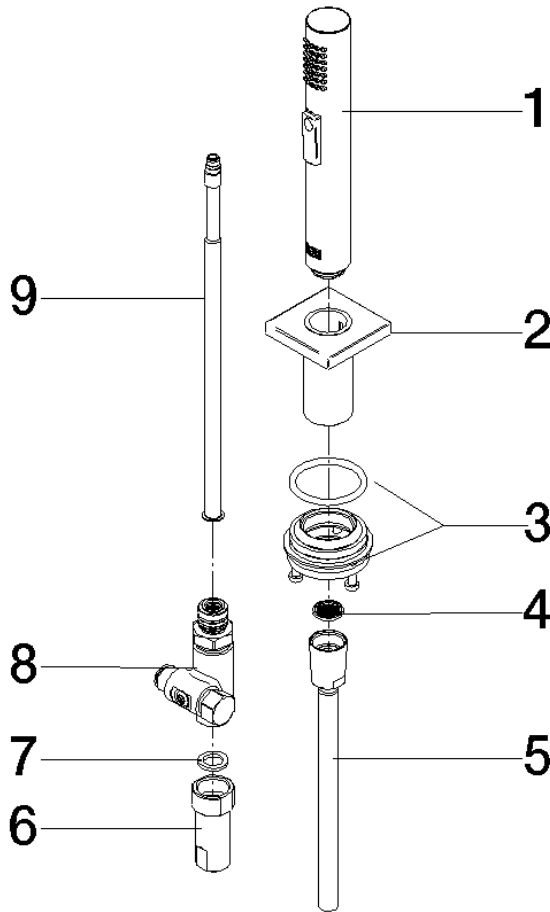

## Rinsing spray set - Chrome

27 723 970

- with angular rosette
- spray flow
- automatic spout/shower diverter
- height of mixer 190 mm
- hole diameter rinsing spray 32mm
- fabric braided hose 1500 mm
- sprayface with anti-scaling system
- lead-free

# Rinsing spray set - Chrome

27 723 970

mm [inches]

## Rinsing spray set - Chrome

27 723 970

Parts for other finishes can be found here: Brushed Platinum

### Spare parts list

No.	Item Number	Name	Quantity used	Delivery time
1	04 12 11 158 00-00	shower	1	10
2	90 27 78 011 00-00	shaft	1	-
Spare part can no longer be ordered, please order the replacement item				
3	90 30 10 058 00 90	fixing set	1	10
4	09 23 01 039 90	sieve	1	2
5	90 30 02 062 00-00	hose	1	2
6	90 24 03 241 00 90	nipple	1	2
7	90 14 20 026 00 90	seal	1	2
8	90 17 09 046 12 90	diverter	1	2
9	90 28 20 068 00 90	connection	1	2