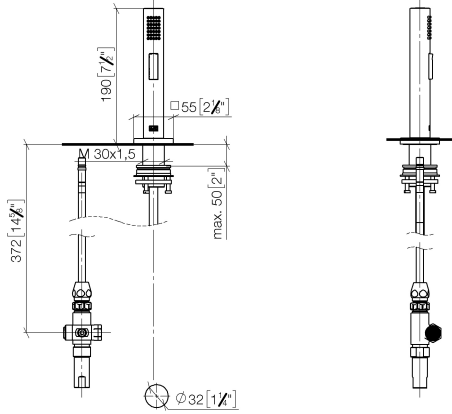

## Rinsing spray set - Chrome

27 723 970

- with angular rosette
- spray flow
- automatic spout/shower diverter
- height of mixer 190 mm
- hole diameter rinsing spray 32mm
- fabric braided hose 1500 mm
- sprayface with anti-scaling system
- lead-free

Can only be combined with 33826680, 32815680.

Intrinsic protection against back flow.

Residual water may emerge from the spray after closing.

Operating unit can be positioned freely.

Button has to be pressed while using.

# Rinsing spray set - Chrome

27 723 970

mm [inches]

### Spare parts list

No.	Item Number	Name	Quantity used	Delivery time
1	04 12 11 158 00-00	shower	1	10
2	90 27 78 011 00-00	shaft	1	-
Spare part can no longer be ordered, please order the replacement item				
3	90 30 10 058 00 90	fixing set	1	10
4	09 23 01 039 90	sieve	1	2
5	90 30 02 062 00-00	hose	1	2
6	90 24 03 241 00 90	nipple	1	2
7	90 14 20 026 00 90	seal	1	2
8	90 17 09 046 12 90	diverter	1	2
9	90 28 20 068 00 90	connection	1	2