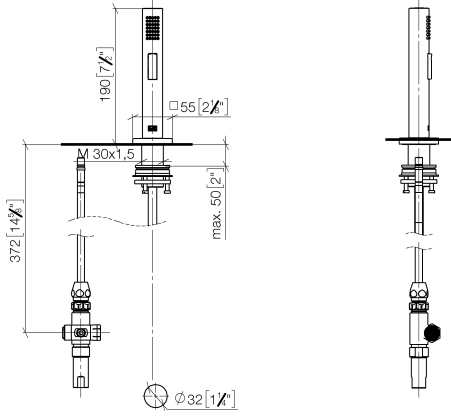

## Rinsing spray set - Brushed Platinum

27 723 970

- with angular rosette
- spray flow
- automatic spout/shower diverter
- height of mixer 190 mm
- hole diameter rinsing spray 32mm
- fabric braided hose 1500 mm
- sprayface with anti-scaling system
- lead-free

Can only be combined with 33826680, 32815680.

Intrinsic protection against back flow.

Residual water may emerge from the spray after closing.

Operating unit can be positioned freely.

Button has to be pressed while using.

# Rinsing spray set - Brushed Platinum

27 723 970

mm [inches]