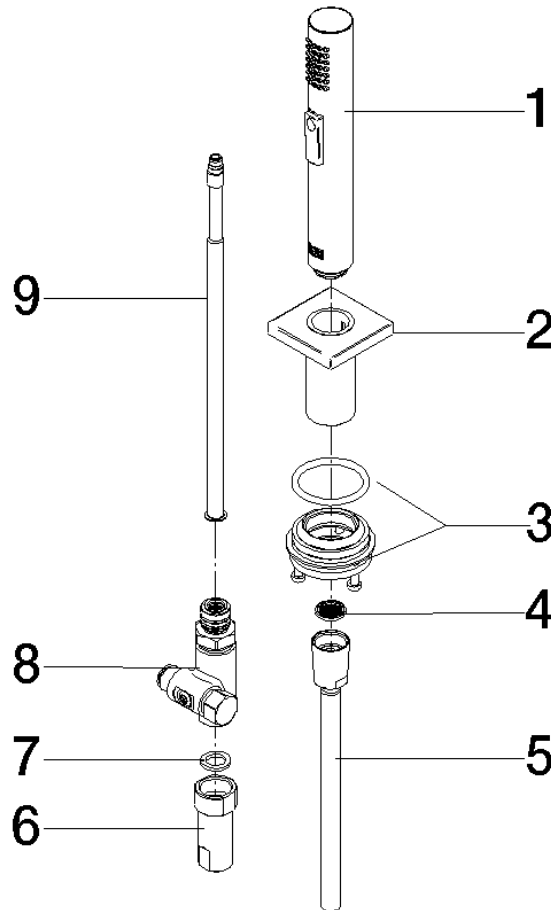

Rinsing spray set - Brushed Platinum

27 723 970

Product version from 2/1/2023

Parts for other finishes can be found here: [Chrome](#)