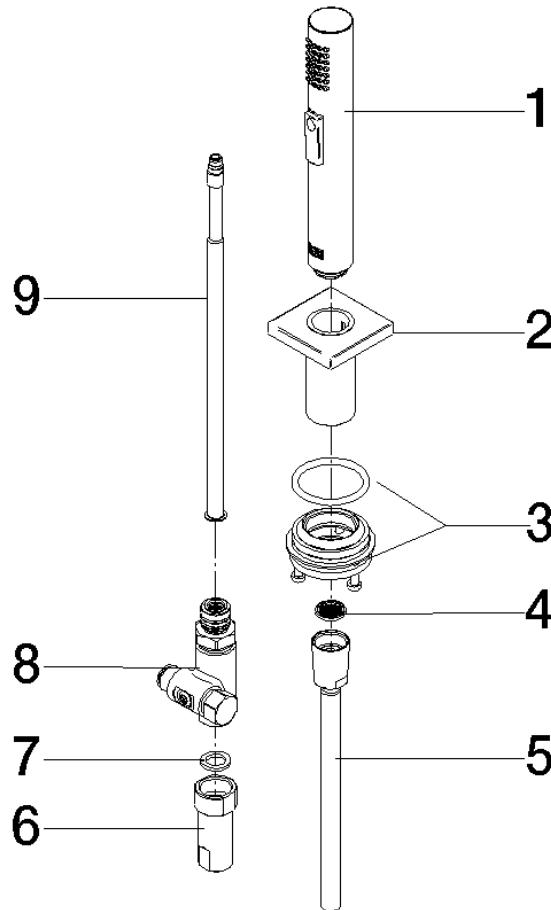

Rinsing spray set - Platinum

27 723 970

Product version from 2/1/2023

Parts for other finishes can be found here: [Chrome](#)