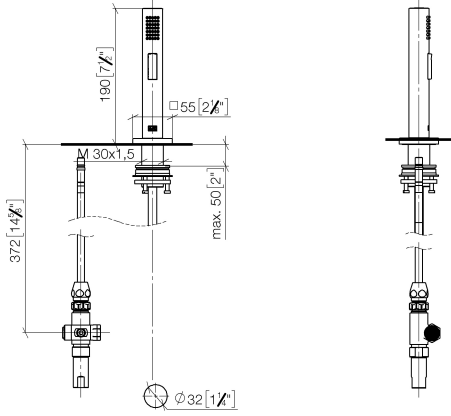

## Rinsing spray set - Platinum

27 723 970

- with angular rosette
- spray flow
- automatic spout/shower diverter
- height of mixer 190 mm
- hole diameter rinsing spray 32mm
- fabric braided hose 1500 mm
- sprayface with anti-scaling system
- lead-free

Can only be combined with 33826680, 32815680.

Intrinsic protection against back flow.

Residual water may emerge from the spray after closing.

Operating unit can be positioned freely.

Button has to be pressed while using.

# Rinsing spray set - Platinum

27 723 970

mm [inches]