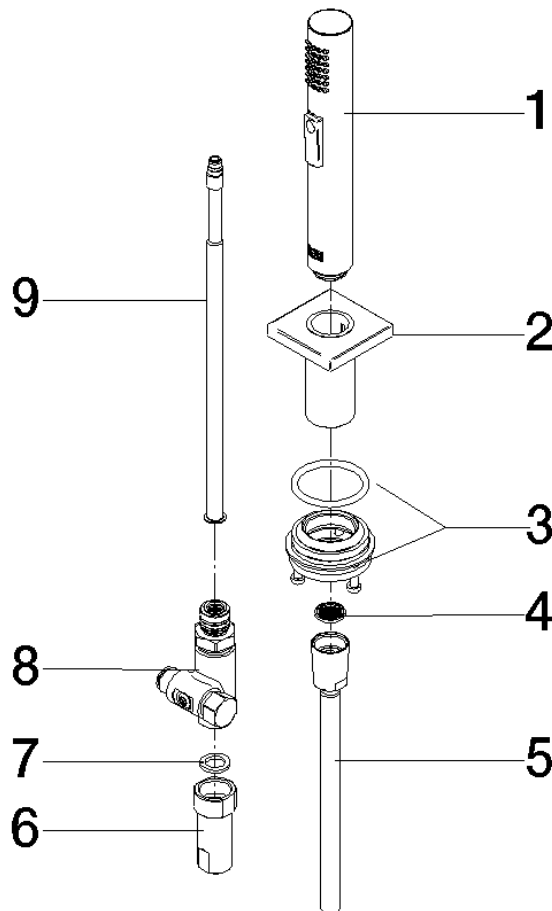

Rinsing spray set - Dark Chrome

27 723 970 Product version from 2/1/2023

- with angular rosette
- spray flow
- automatic spout/shower diverter
- height of mixer 190 mm
- hole diameter rinsing spray 32mm
- fabric braided hose 1500 mm
- sprayface with anti-scaling system
- lead-free

	Dark Chrome	27 723 970-19
	Chrome	27 723 970-00
	Brushed Platinum	27 723 970-06
	Platinum	27 723 970-08
	Brushed Durabronze (23kt Gold)	27 723 970-28
	Brushed Champagne (22kt Gold)	27 723 970-46
	Champagne (22kt Gold)	27 723 970-47
	Brushed Dark Platinum	27 723 970-99

Rinsing spray set - Dark Chrome

27 723 970 Product version from 2/1/2023

mm [inches]

Rinsing spray set - Dark Chrome

27 723 970 Product version from 2/1/2023

Parts for other finishes can be found here: [Chrome](#)

Spare parts list

No.	Item Number	Name	Quantity used	Delivery time
1	04 12 11 158 00-19	shower	1	60
2	90 27 78 011 00-19	shaft	1	-
Spare part can no longer be ordered, please order the replacement item				
3	90 30 10 058 00 90	fixing set	1	2
4	09 23 01 039 90	sieve	1	2
5	90 30 02 062 00-19	hose	1	20
6	90 24 03 241 00 90	nipple	1	2
7	90 14 20 026 00 90	seal	1	2
8	90 17 09 046 12 90	diverter	1	2
9	90 28 20 068 00 90	connection	1	2