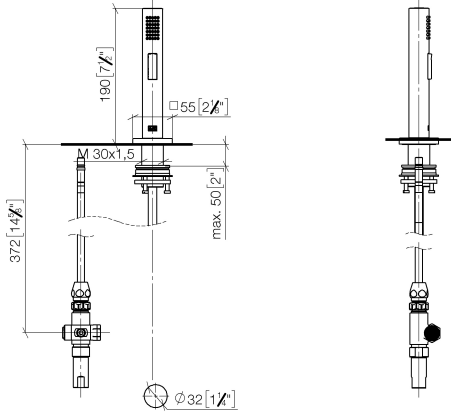

Rinsing spray set - Brushed Durabron (23kt Gold)

27 723 970

- with angular rosette
- spray flow
- automatic spout/shower diverter
- height of mixer 190 mm
- hole diameter rinsing spray 32mm
- fabric braided hose 1500 mm
- sprayface with anti-scaling system
- lead-free

Can only be combined with 33826680, 32815680.

Intrinsic protection against back flow.

Residual water may emerge from the spray after closing.

Operating unit can be positioned freely.

Button has to be pressed while using.

| | | |
|--|-------------------------------|---------------|
|  | Brushed Durabron (23kt Gold) | 27 723 970-28 |
|  | Chrome | 27 723 970-00 |
|  | Brushed Platinum | 27 723 970-06 |
|  | Platinum | 27 723 970-08 |
|  | Dark Chrome | 27 723 970-19 |
|  | Brushed Champagne (22kt Gold) | 27 723 970-46 |
|  | Champagne (22kt Gold) | 27 723 970-47 |
|  | Brushed Dark Platinum | 27 723 970-99 |

Rinsing spray set - Brushed Durabronz (23kt Gold)

27 723 970

mm [inches]

Rinsing spray set - Brushed Durabronz (23kt Gold)

27 723 970

Product version from 2/1/2023

Parts for other finishes can be found here: [Chrome](#)