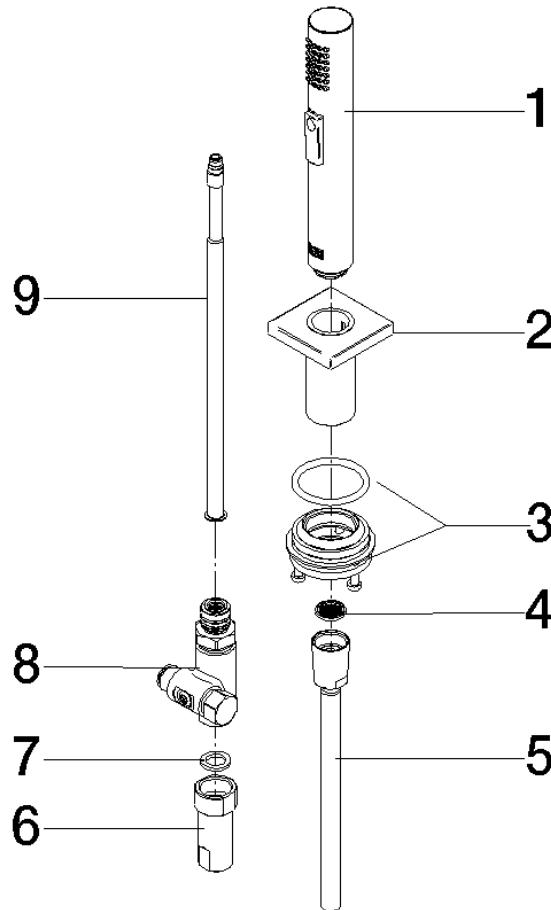

Rinsing spray set - Brushed Durabron (23kt Gold)

27 723 970

- with angular rosette
- spray flow
- automatic spout/shower diverter
- height of mixer 190 mm
- hole diameter rinsing spray 32mm
- fabric braided hose 1500 mm
- sprayface with anti-scaling system
- lead-free

| | | |
|--|-------------------------------|---------------|
|  | Brushed Durabron (23kt Gold) | 27 723 970-28 |
|  | Chrome | 27 723 970-00 |
|  | Brushed Platinum | 27 723 970-06 |
|  | Platinum | 27 723 970-08 |
|  | Dark Chrome | 27 723 970-19 |
|  | Brushed Champagne (22kt Gold) | 27 723 970-46 |
|  | Champagne (22kt Gold) | 27 723 970-47 |
|  | Brushed Dark Platinum | 27 723 970-99 |

Rinsing spray set - Brushed Durabronz (23kt Gold)

27 723 970

mm [inches]

Rinsing spray set - Brushed Durabronz (23kt Gold)

27 723 970

Product version from 2/1/2023

Parts for other finishes can be found here: [Chrome](#)

Rinsing spray set - Brushed Durabrass (23kt Gold)

27 723 970

Spare parts list

Product version from 2/1/2023

| No. | Item Number | Name | Quantity used | Delivery time |
|-----|--------------------|--------|---------------|---------------|
| | 04 12 11 158 00-28 | shower | 9 | 20 |