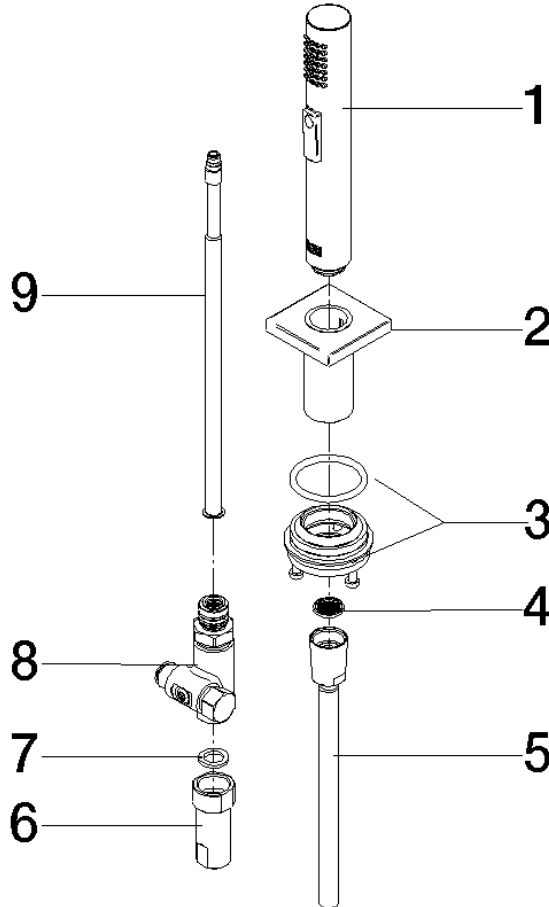

Rinsing spray set - Brushed Champagne (22kt Gold)

27 723 970

- with angular rosette
- spray flow
- automatic spout/shower diverter
- height of mixer 190 mm
- hole diameter rinsing spray 32mm
- fabric braided hose 1500 mm
- sprayface with anti-scaling system
- lead-free

Can only be combined with 33826680, 32815680.

Intrinsic protection against back flow.

Residual water may emerge from the spray after closing.

Operating unit can be positioned freely.

Button has to be pressed while using.

Rinsing spray set - Brushed Champagne (22kt Gold)

27 723 970

mm [inches]

Rinsing spray set - Brushed Champagne (22kt Gold)

27 723 970

Product version from 2/1/2023

Parts for other finishes can be found here: [Chrome](#)

Rinsing spray set - Brushed Champagne (22kt Gold)

27 723 970

Spare parts list

Product version from 2/1/2023

| No. | Item Number | Name | Quantity used | Delivery time |
|-----|--------------------|--------|---------------|---------------|
| | 04 12 11 158 00-46 | shower | 9 | 60 |