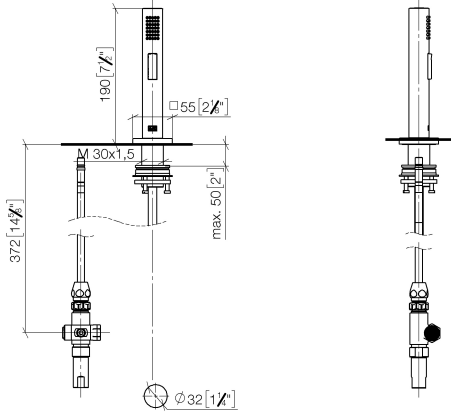

Rinsing spray set - Brushed Champagne (22kt Gold)

27 723 970

- with angular rosette
- spray flow
- automatic spout/shower diverter
- height of mixer 190 mm
- hole diameter rinsing spray 32mm
- fabric braided hose 1500 mm
- sprayface with anti-scaling system
- lead-free

Can only be combined with 33826680, 32815680.

Intrinsic protection against back flow.

Residual water may emerge from the spray after closing.

Operating unit can be positioned freely.

Button has to be pressed while using.

Rinsing spray set - Brushed Champagne (22kt Gold)

27 723 970

mm [inches]

Rinsing spray set - Brushed Champagne (22kt Gold)

27 723 970

Product version from 2/1/2023

Parts for other finishes can be found here: [Chrome](#)