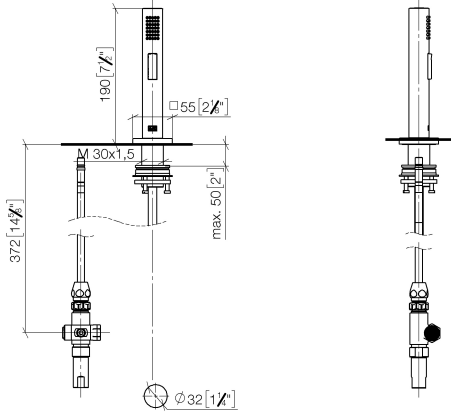

Rinsing spray set - Champagne (22kt Gold)

27 723 970

- with angular rosette
- spray flow
- automatic spout/shower diverter
- height of mixer 190 mm
- hole diameter rinsing spray 32mm
- fabric braided hose 1500 mm
- sprayface with anti-scaling system
- lead-free

Can only be combined with 33826680, 32815680.

Intrinsic protection against back flow.

Residual water may emerge from the spray after closing.

Operating unit can be positioned freely.

Button has to be pressed while using.

Rinsing spray set - Champagne (22kt Gold)

27 723 970

mm [inches]

Rinsing spray set - Champagne (22kt Gold)

27 723 970

Product version from 2/1/2023

Parts for other finishes can be found here: [Chrome](#)

Rinsing spray set - Champagne (22kt Gold)

27 723 970

Spare parts list

Product version from 2/1/2023

No.	Item Number	Name	Quantity used	Delivery time
	04 12 11 158 00-47	shower	9	60