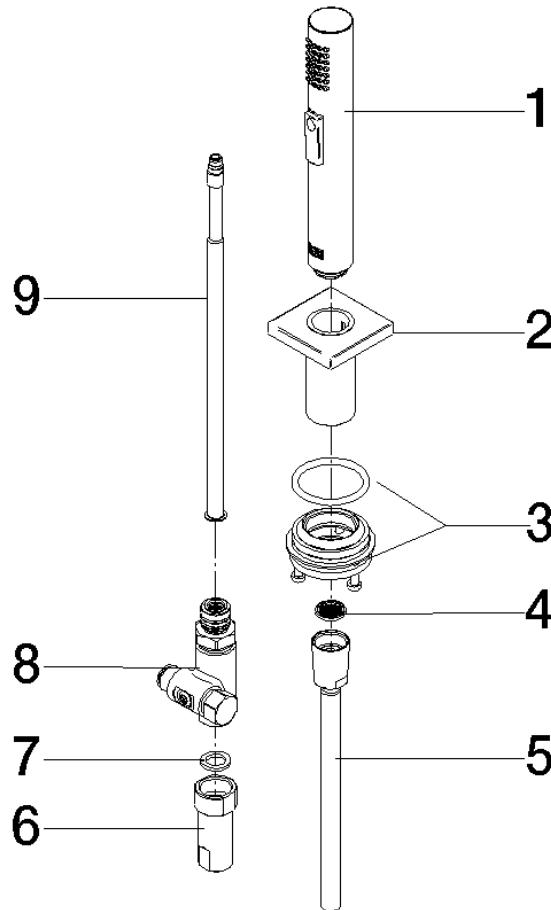

Rinsing spray set - Champagne (22kt Gold)

27 723 970

- with angular rosette
- spray flow
- automatic spout/shower diverter
- height of mixer 190 mm
- hole diameter rinsing spray 32mm
- fabric braided hose 1500 mm
- sprayface with anti-scaling system
- lead-free

Can only be combined with 33826680, 32815680.

Intrinsic protection against back flow.

Residual water may emerge from the spray after closing.

Operating unit can be positioned freely.

Button has to be pressed while using.

Rinsing spray set - Champagne (22kt Gold)

27 723 970

mm [inches]

Rinsing spray set - Champagne (22kt Gold)

27 723 970

Product version from 2/1/2023

Parts for other finishes can be found here: [Chrome](#)

Rinsing spray set - Champagne (22kt Gold)

27 723 970

Spare parts list

Product version from 2/1/2023

No.	Item Number	Name	Quantity used	Delivery time
	04 12 11 158 00-47	shower	9	60