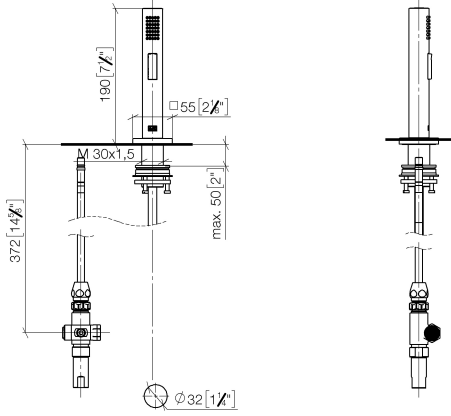

Rinsing spray set - Brushed Dark Platinum

27 723 970

- with angular rosette
- spray flow
- automatic spout/shower diverter
- height of mixer 190 mm
- hole diameter rinsing spray 32mm
- fabric braided hose 1500 mm
- sprayface with anti-scaling system
- lead-free

Can only be combined with 33826680, 32815680.

Intrinsic protection against back flow.

Residual water may emerge from the spray after closing.

Operating unit can be positioned freely.

Button has to be pressed while using.

Rinsing spray set - Brushed Dark Platinum

27 723 970

mm [inches]

Rinsing spray set - Brushed Dark Platinum

27 723 970

Product version from 2/1/2023

Parts for other finishes can be found here: [Chrome](#)

Rinsing spray set - Brushed Dark Platinum

27 723 970

Spare parts list

Product version from 2/1/2023

No.	Item Number	Name	Quantity used	Delivery time
	04 12 11 158 00-99	shower	9	30