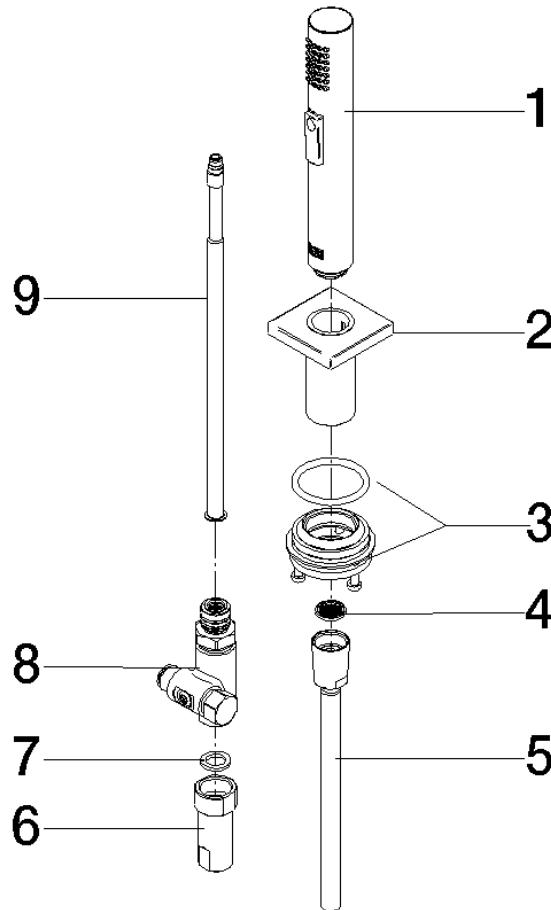

Rinsing spray set - Brushed Dark Platinum

27 723 970

- with angular rosette
- spray flow
- automatic spout/shower diverter
- height of mixer 190 mm
- hole diameter rinsing spray 32mm
- fabric braided hose 1500 mm
- sprayface with anti-scaling system
- lead-free

Can only be combined with 33826680, 32815680.

Intrinsic protection against back flow.

Residual water may emerge from the spray after closing.

Operating unit can be positioned freely.

Button has to be pressed while using.

Rinsing spray set - Brushed Dark Platinum

27 723 970

mm [inches]

Rinsing spray set - Brushed Dark Platinum

27 723 970

Product version from 2/1/2023

Parts for other finishes can be found here: [Chrome](#)

Rinsing spray set - Brushed Dark Platinum

27 723 970

Spare parts list

Product version from 2/1/2023

No.	Item Number	Name	Quantity used	Delivery time
	04 12 11 158 00-99	shower	9	30